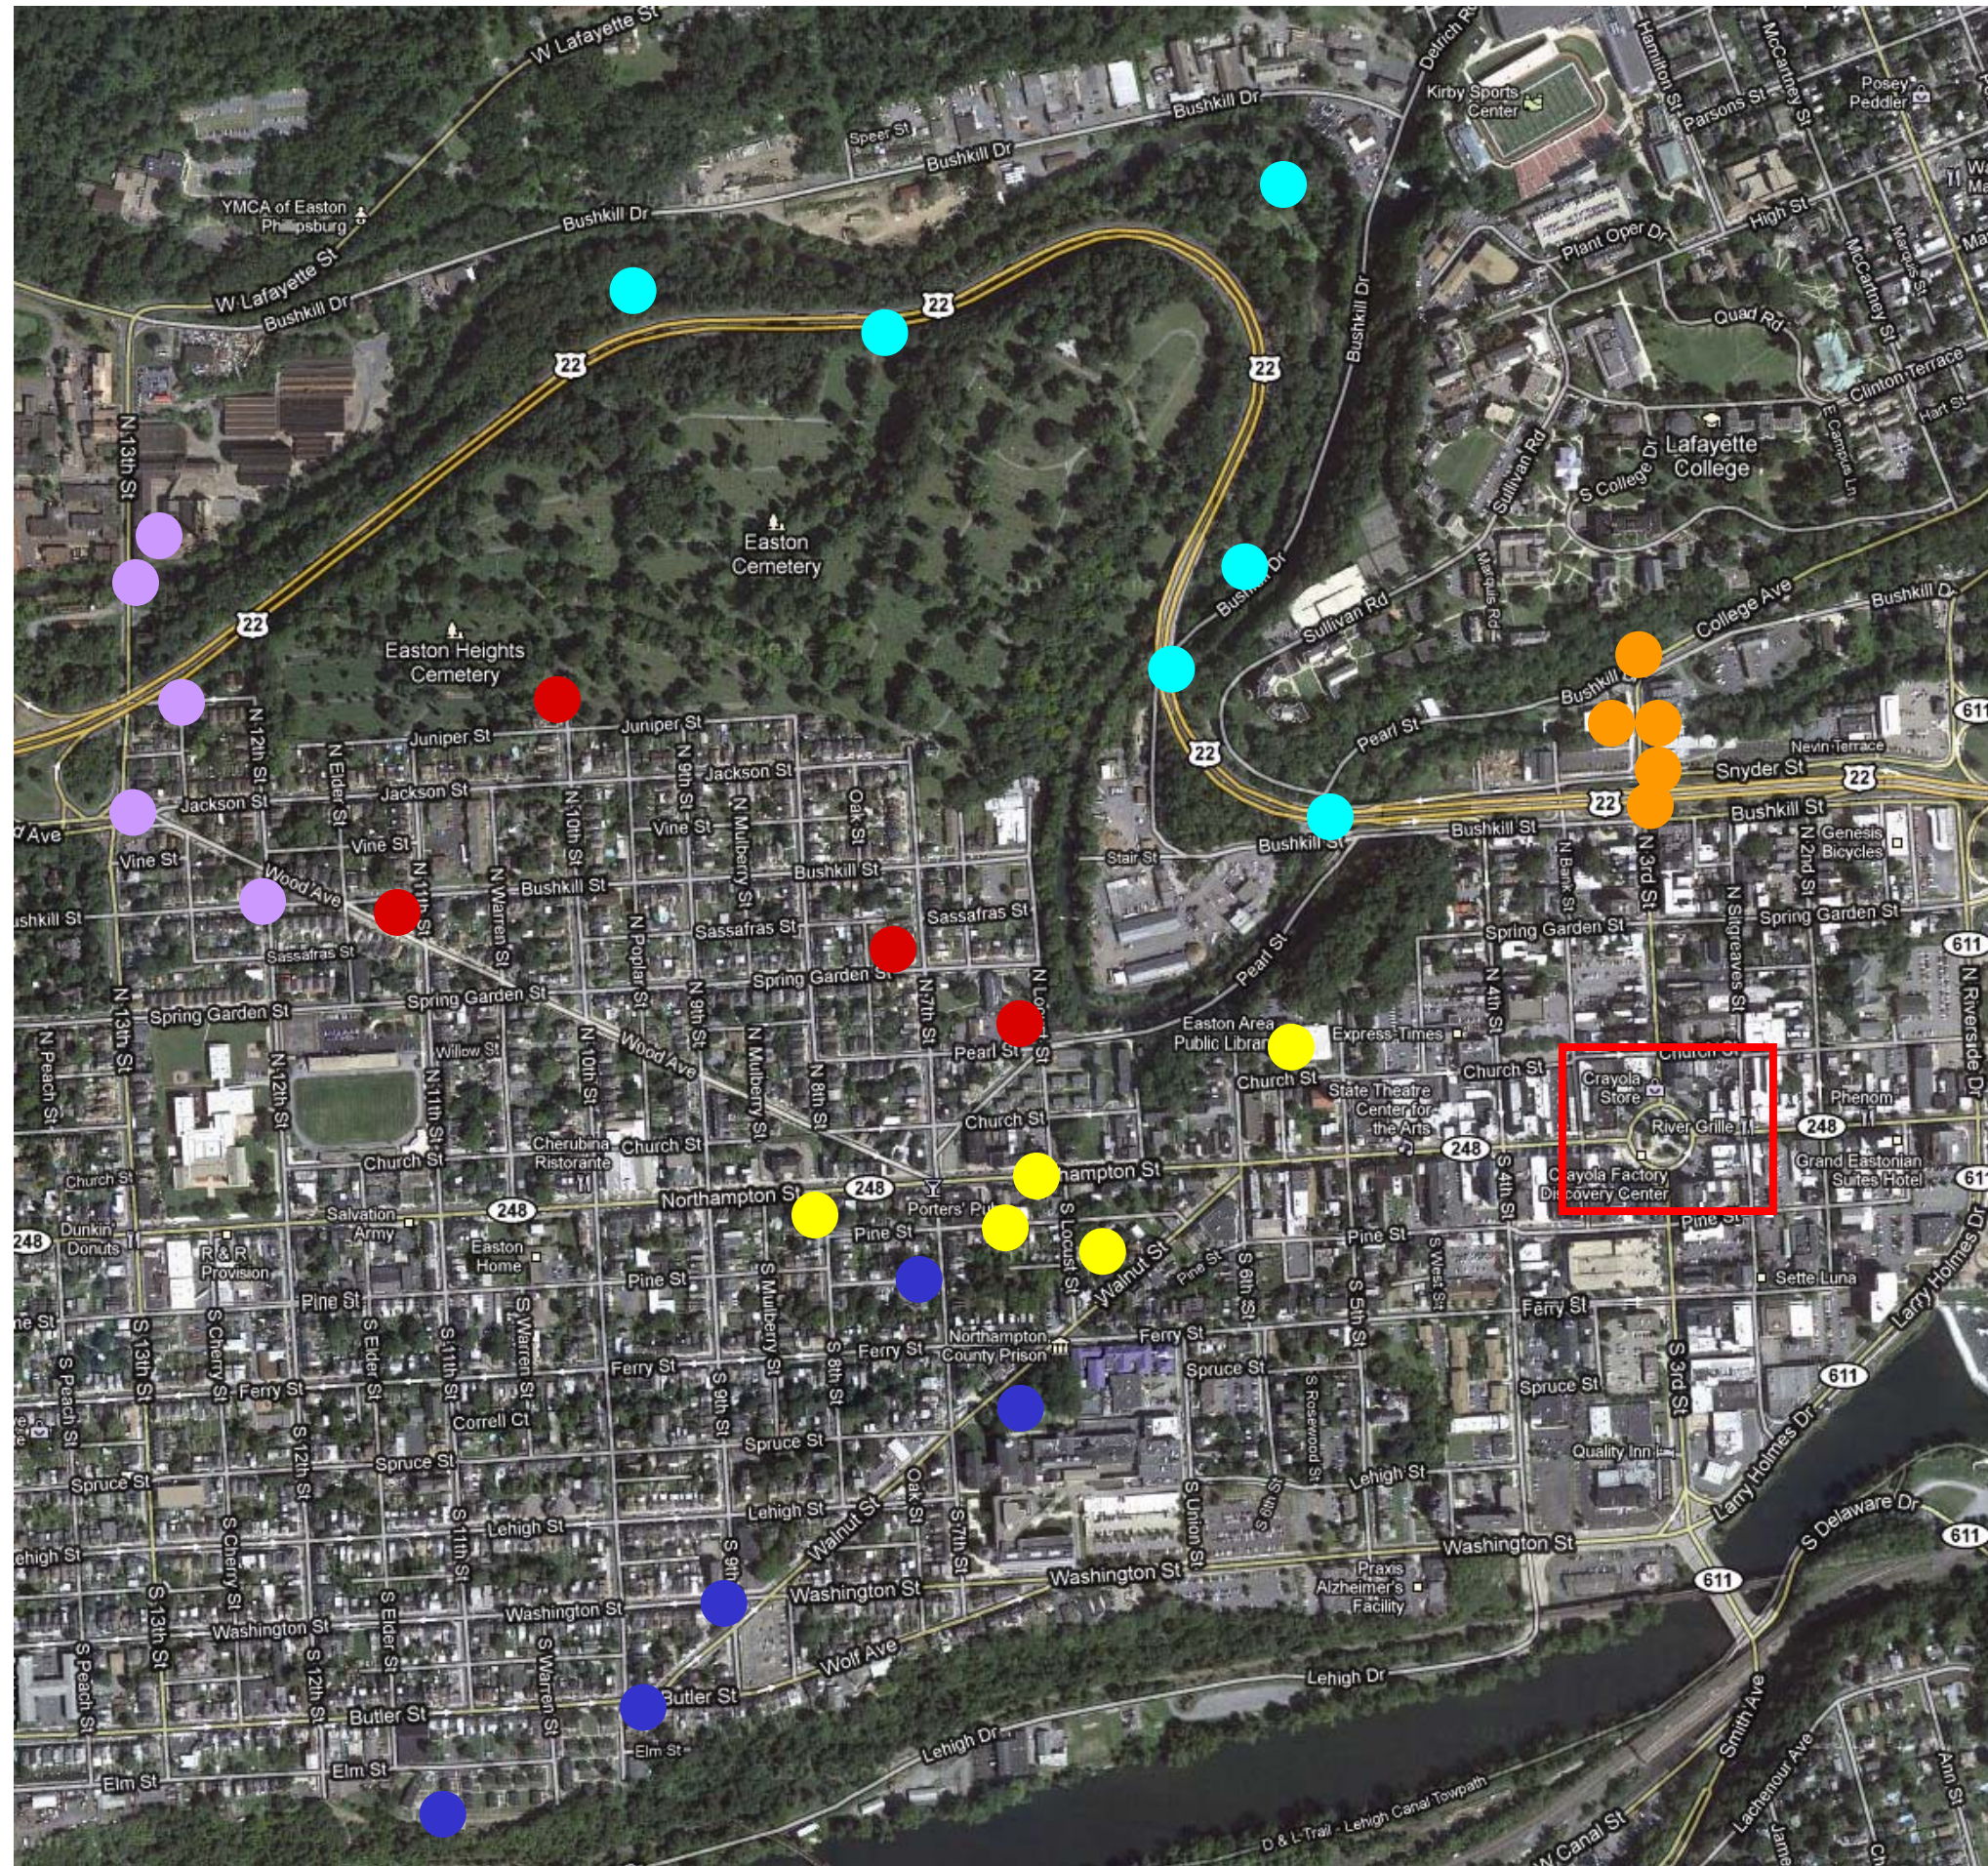

THE ART OF URBAN ENVIRONMENTS

INSTALLATIONS AND PERFORMANCES THAT ENGAGE PLACES OF NATURE ART AND CULTURE IN TRANSFORMING THE POST-INDUSTRIAL AMERICAN CITY

MAP_SITES_GENERAL

Route 1

Route 1 _ Cluster A

Route 1 _ Cluster B

Route 1 _ Cluster C

Route 2

Route 2 _ Cluster A

Route 2 _ Cluster B

Route 2 _ Cluster C

Center Square