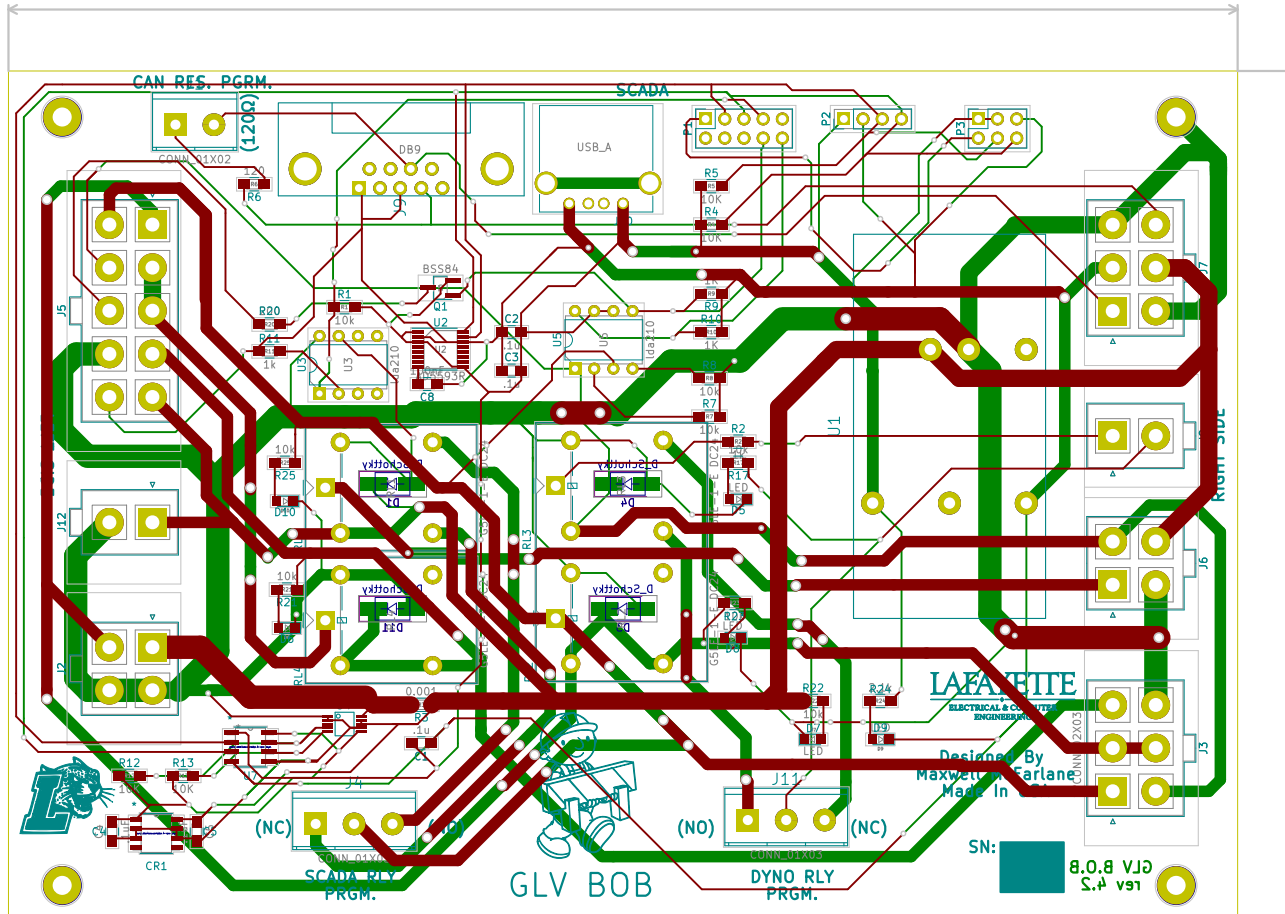

6.4000 in

4.4000 in

LAFAYETTE
 ELECTRICAL & CONTROL
 ENGINEERS

Designed By
 Maxwell Carlane
 Made In

SN: XXXXXXXXXX
 8.0.8 VJQ
 S.P. V91