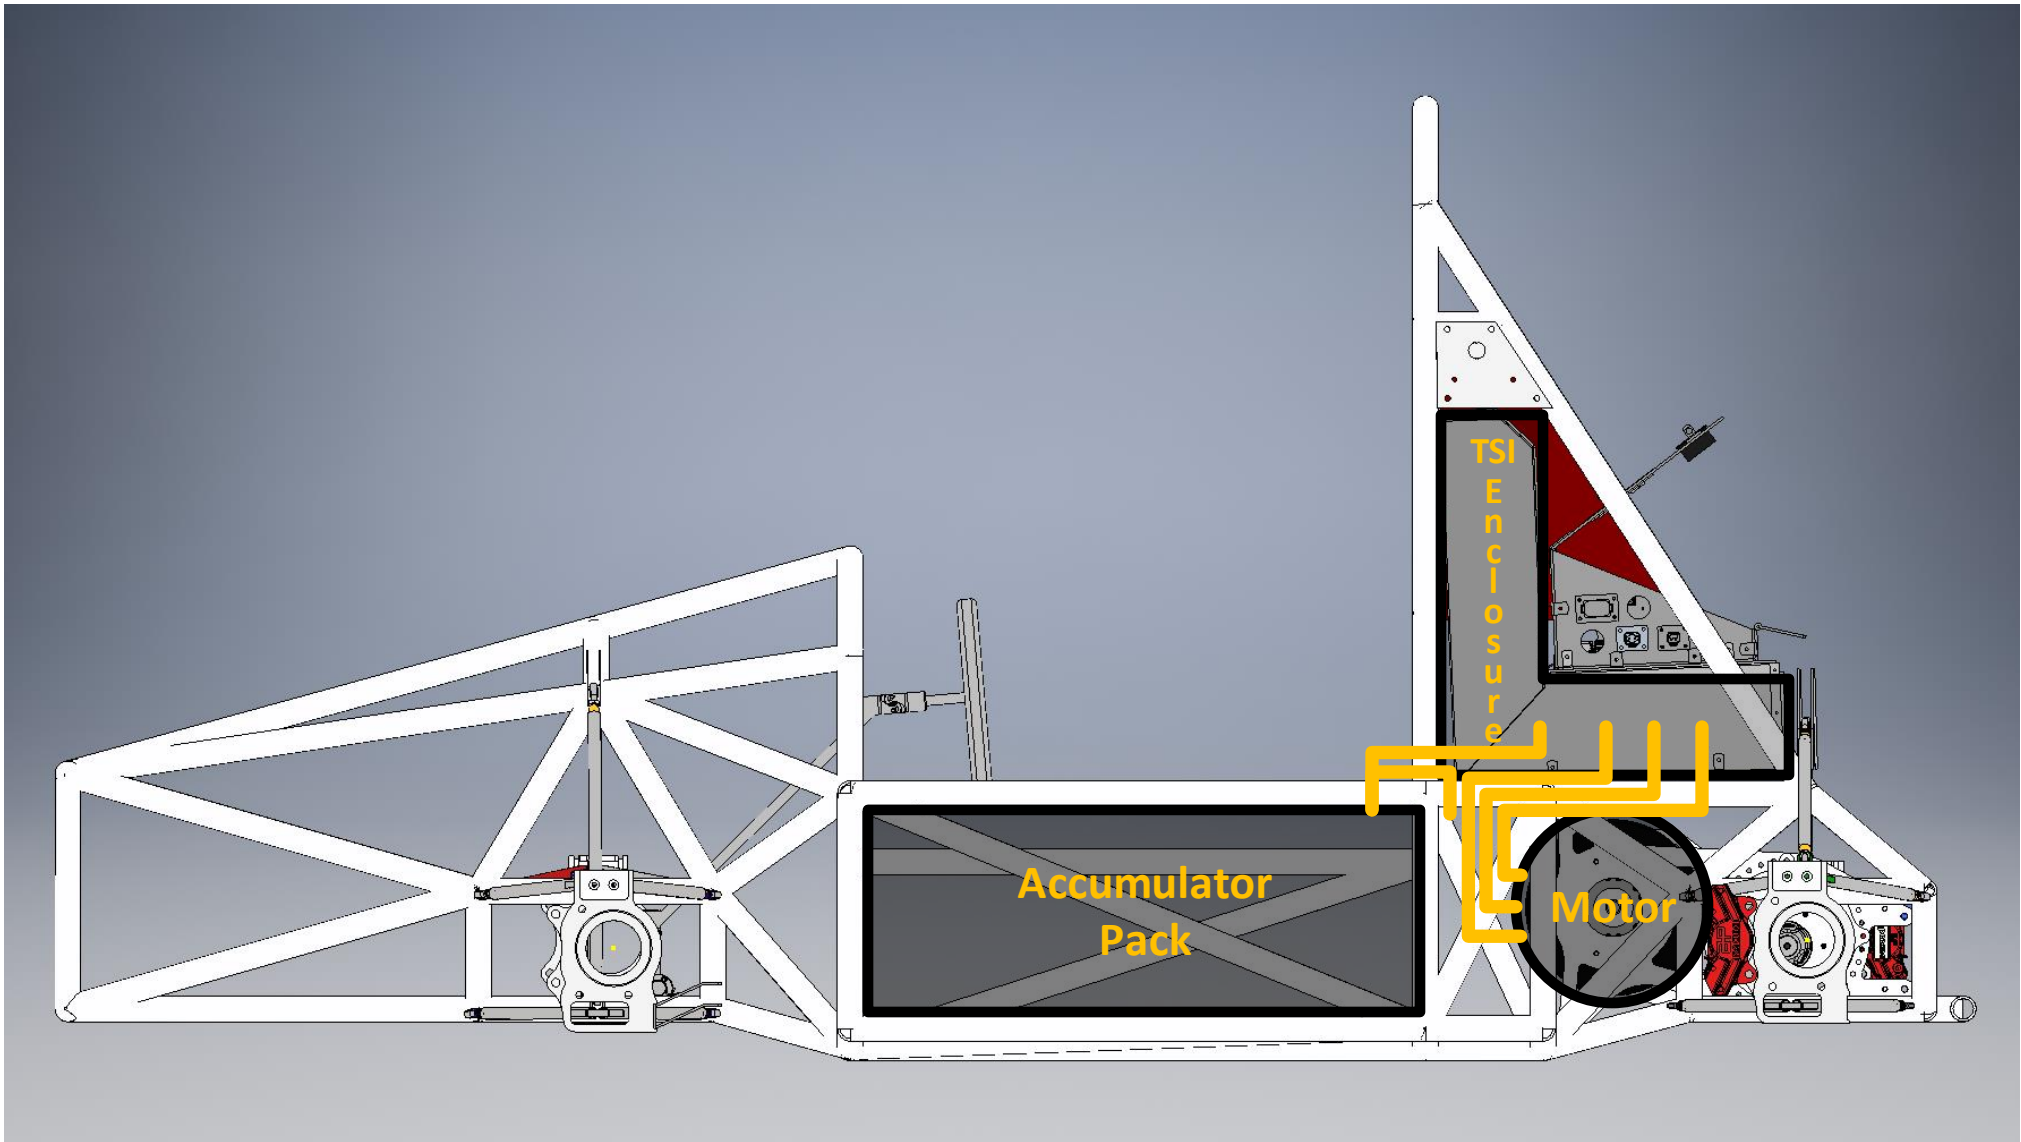

TS Wiring

TS Overlay – Back View

Drawn By: Hayden Dodge

Date: 04/03/2019

Rev: 1.0

ECE 492 – Senior Design II

TS Wiring 

TS Overlay – Side View