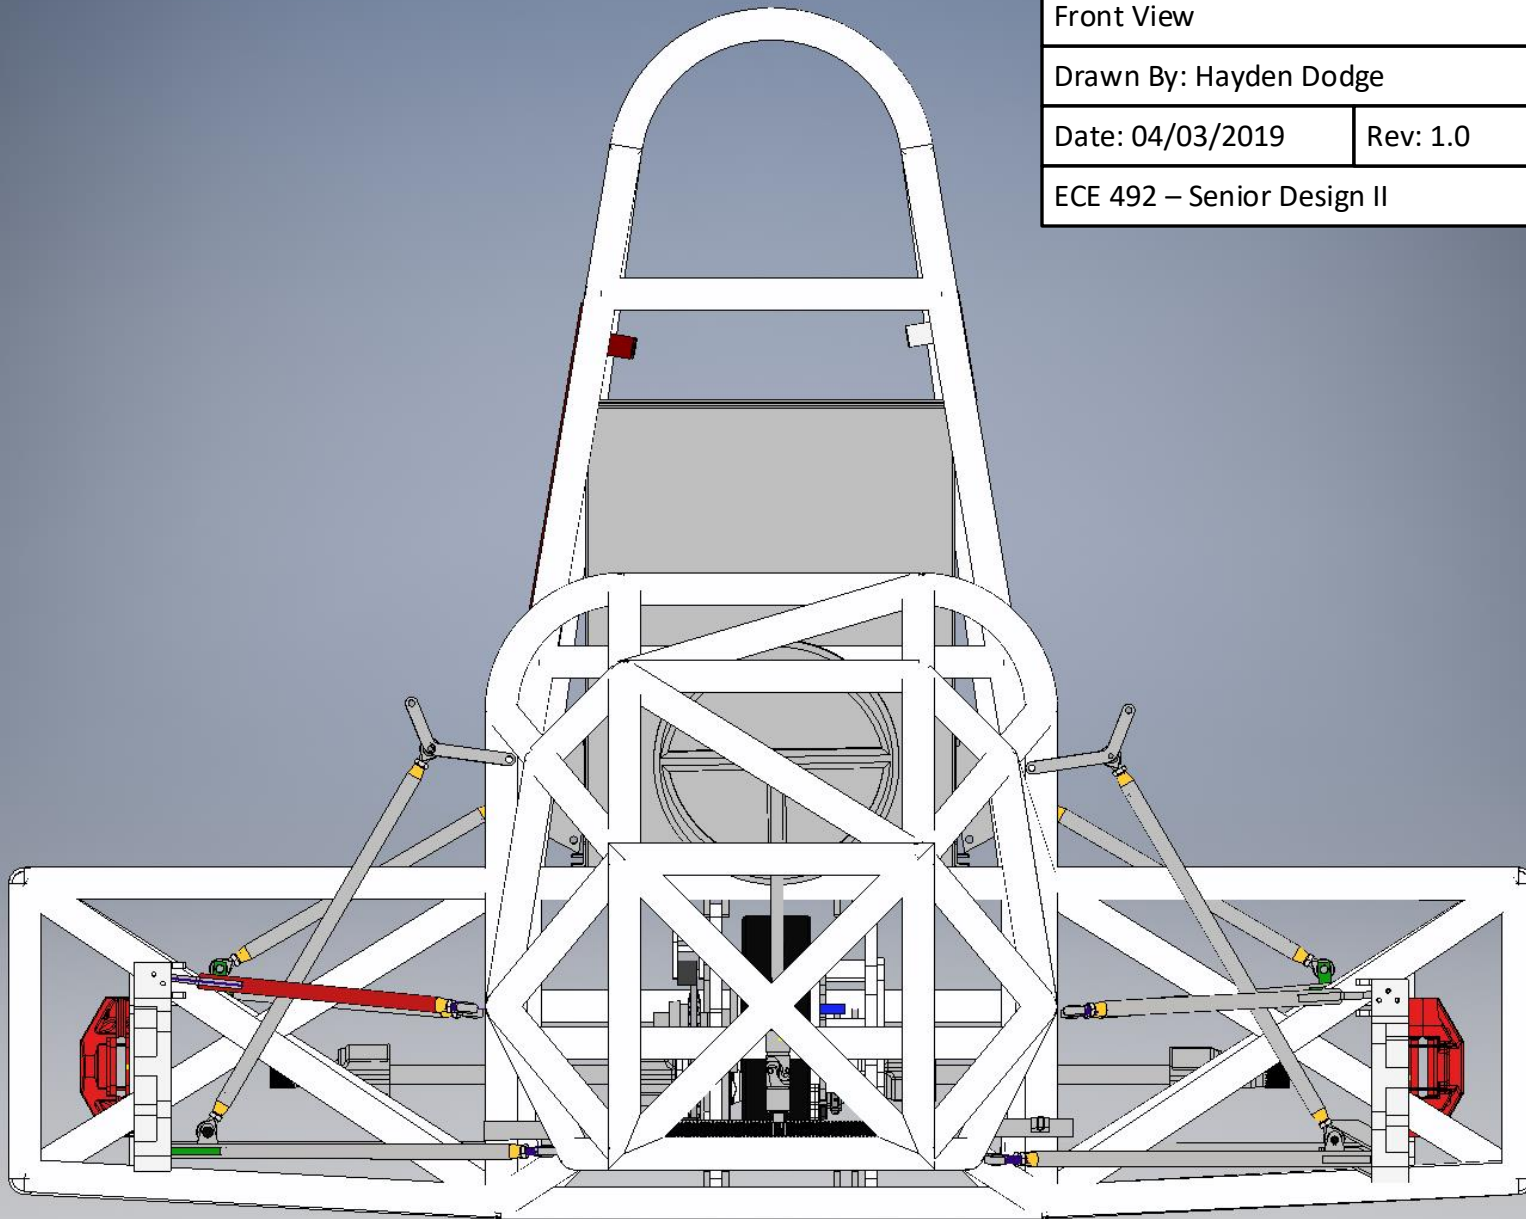

Front View

Drawn By: Hayden Dodge

Date: 04/03/2019

Rev: 1.0

ECE 492 – Senior Design II

Top View

Drawn By: Hayden Dodge

Date: 04/03/2019

Rev: 1.0

ECE 492 – Senior Design II

Back View

Drawn By: Hayden Dodge

Date: 04/03/2019

Rev: 1.0

ECE 492 – Senior Design II

Side View	
Drawn By: Hayden Dodge	
Date: 04/03/2019	Rev: 1.0
ECE 492 – Senior Design II	

TS Wiring 

TS Overlay – Front View

Drawn By: Hayden Dodge

Date: 04/03/2019

Rev: 1.0

ECE 492 – Senior Design II

TS Wiring 

TS Overlay – Top View	
Drawn By: Hayden Dodge	
Date: 04/03/2019	Rev: 1.0
ECE 492 – Senior Design II	

TS Wiring

TS Overlay – Back View

Drawn By: Hayden Dodge

Date: 04/03/2019

Rev: 1.0

ECE 492 – Senior Design II

TS Wiring 

TS Overlay – Side View