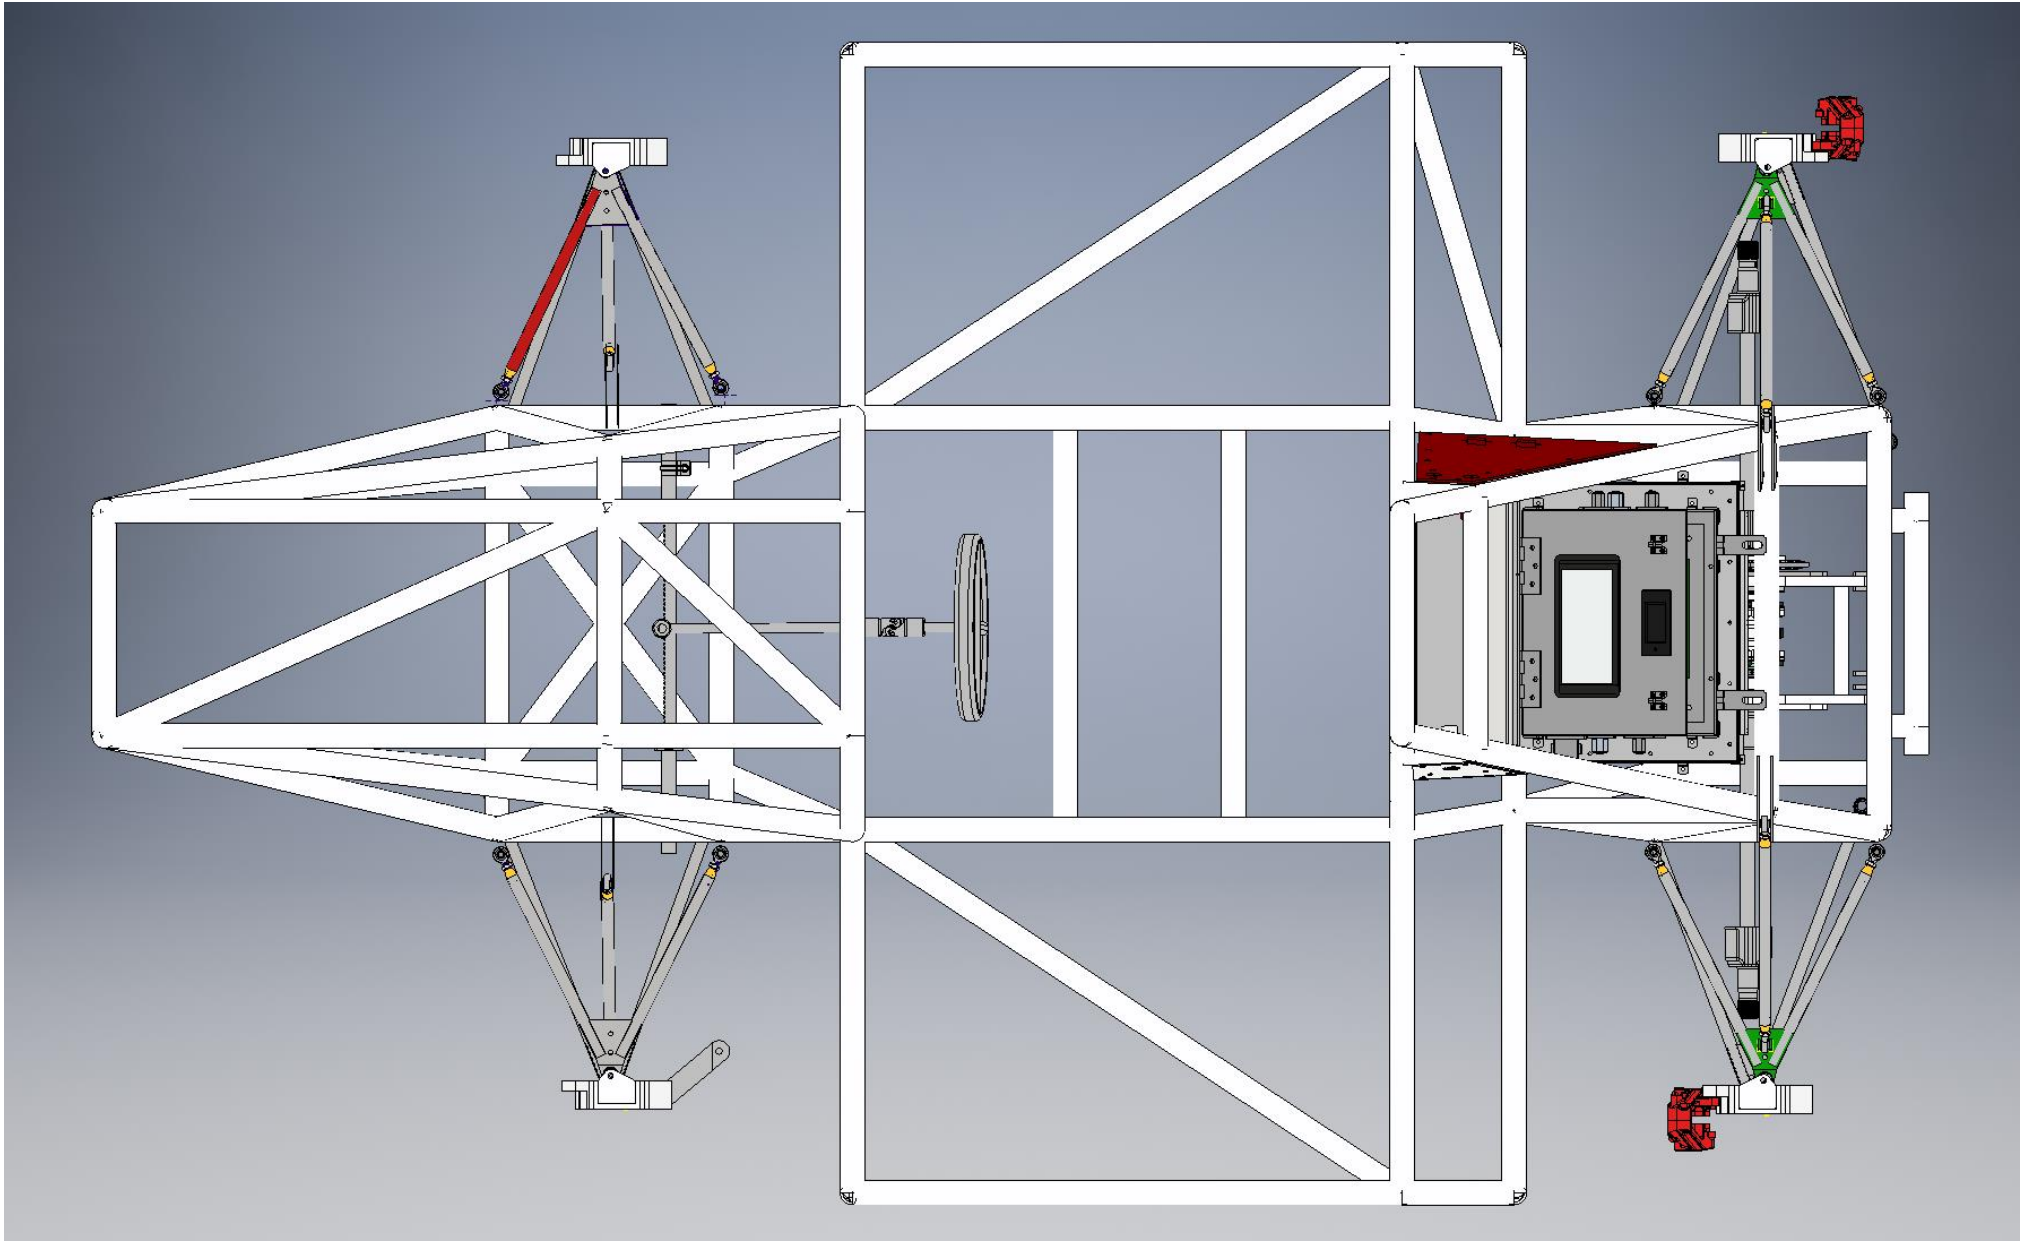

Front View

Drawn By: Hayden Dodge

Date: 04/03/2019

Rev: 1.0

ECE 492 – Senior Design II

Top View

Drawn By: Hayden Dodge

Date: 04/03/2019

Rev: 1.0

ECE 492 – Senior Design II

Back View

Drawn By: Hayden Dodge

Date: 04/03/2019

Rev: 1.0

ECE 492 – Senior Design II

Side View	
Drawn By: Hayden Dodge	
Date: 04/03/2019	Rev: 1.0
ECE 492 – Senior Design II	

TS Wiring 

TS Overlay – Front View

Drawn By: Hayden Dodge

Date: 04/03/2019

Rev: 1.0

ECE 492 – Senior Design II

TS Wiring 

TS Overlay – Top View	
Drawn By: Hayden Dodge	
Date: 04/03/2019	Rev: 1.0
ECE 492 – Senior Design II	

TS Wiring

TS Overlay – Back View

Drawn By: Hayden Dodge

Date: 04/03/2019

Rev: 1.0

ECE 492 – Senior Design II

TS Wiring 

TS Overlay – Side View