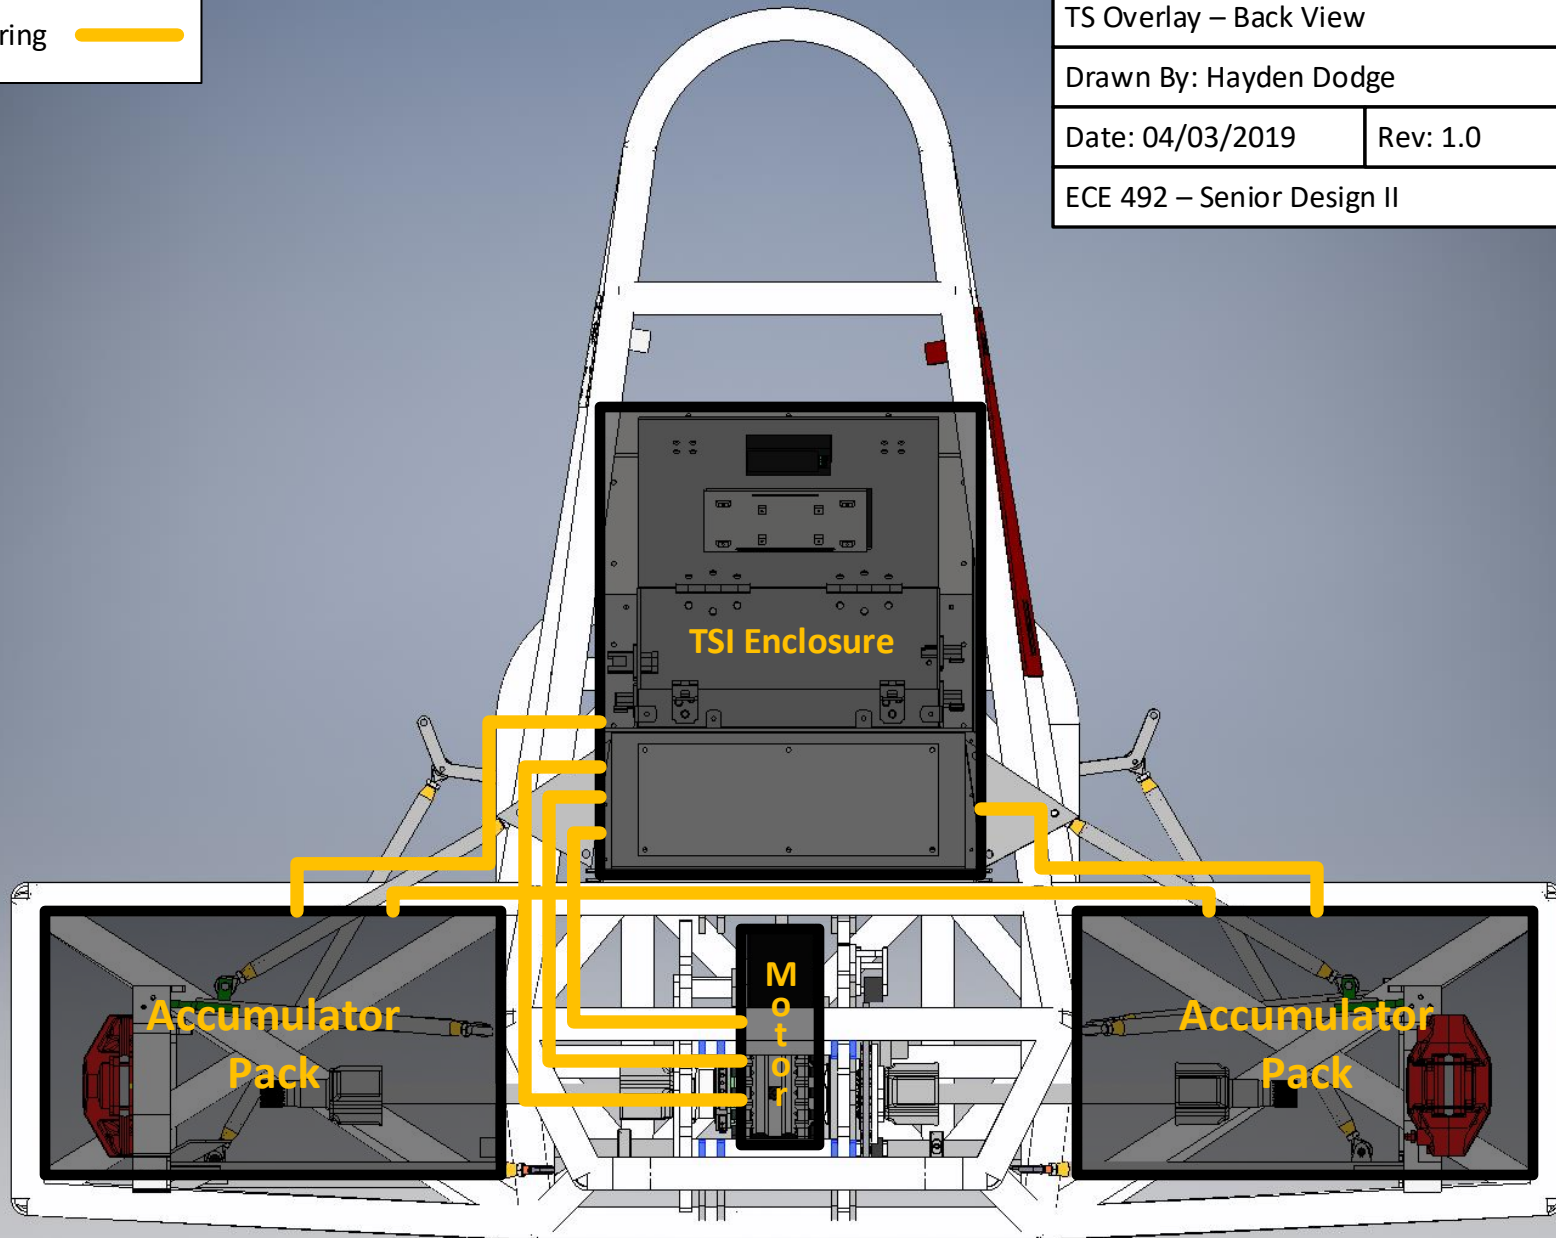

TS Wiring

TS Overlay – Back View

Drawn By: Hayden Dodge

Date: 04/03/2019

Rev: 1.0

ECE 492 – Senior Design II

TS Wiring 

TS Overlay – Side View