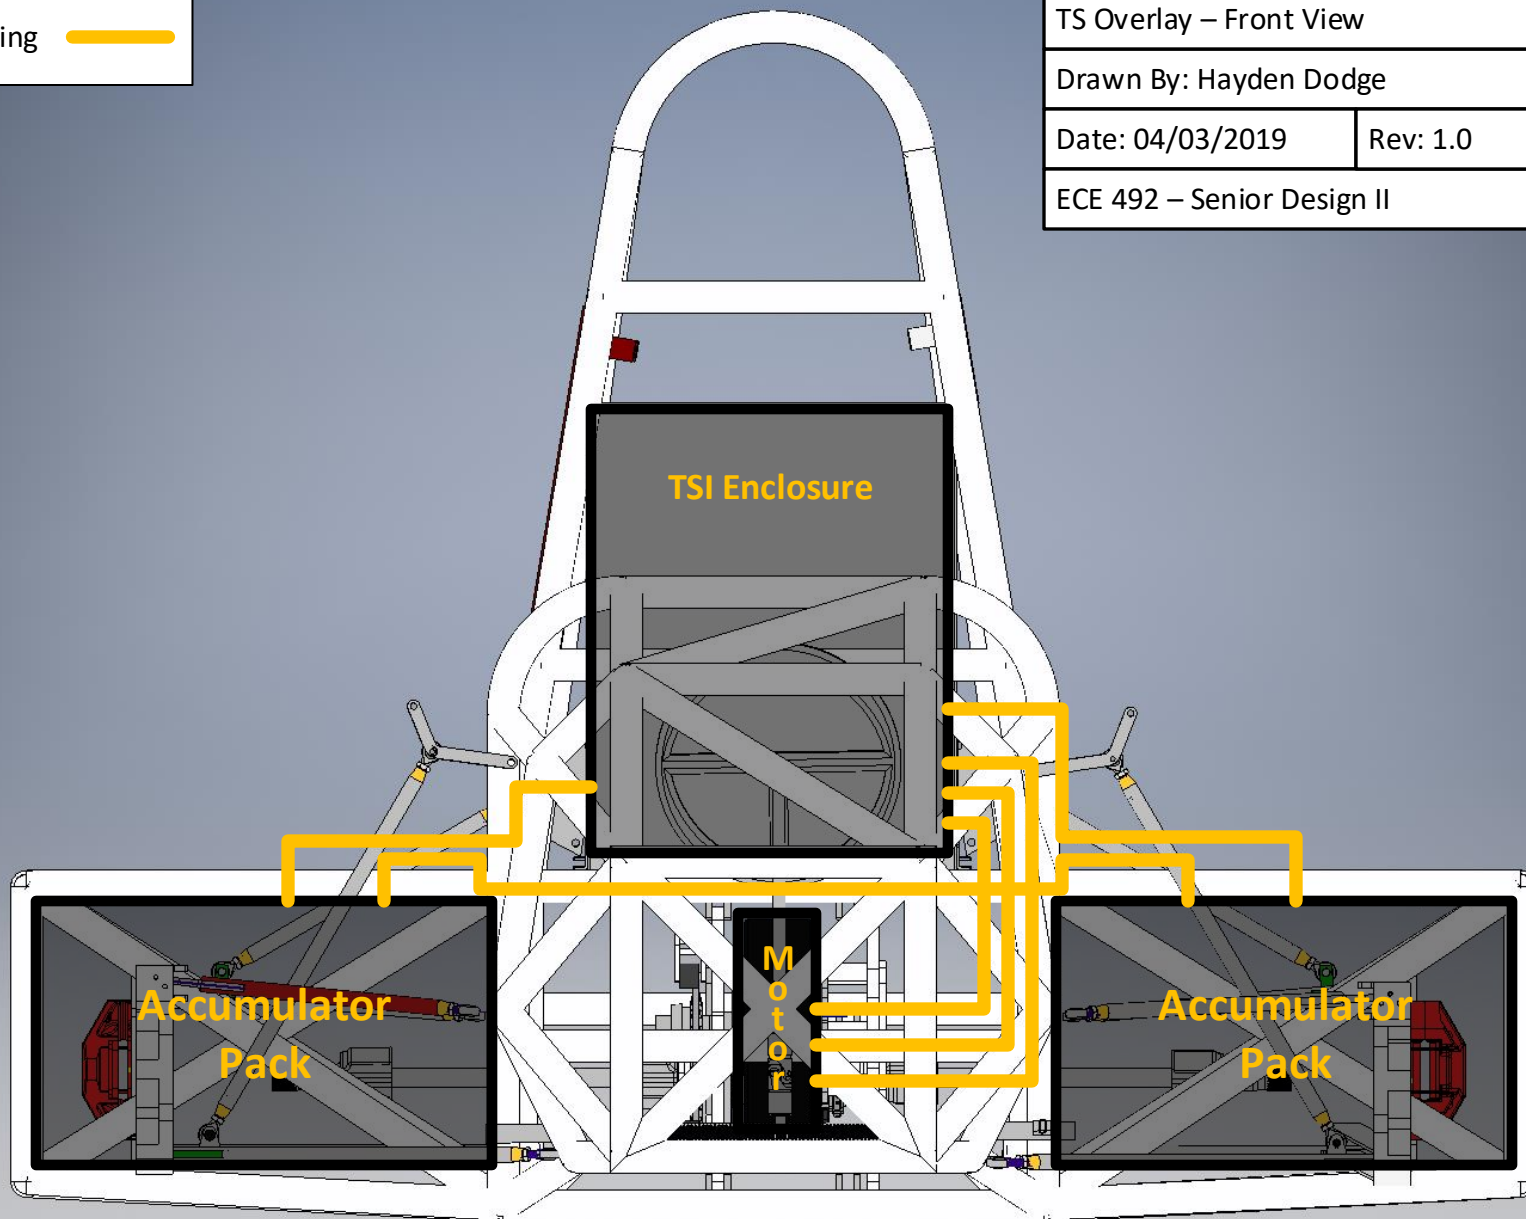

TS Wiring

TS Overlay – Front View

Drawn By: Hayden Dodge

Date: 04/03/2019

Rev: 1.0

ECE 492 – Senior Design II