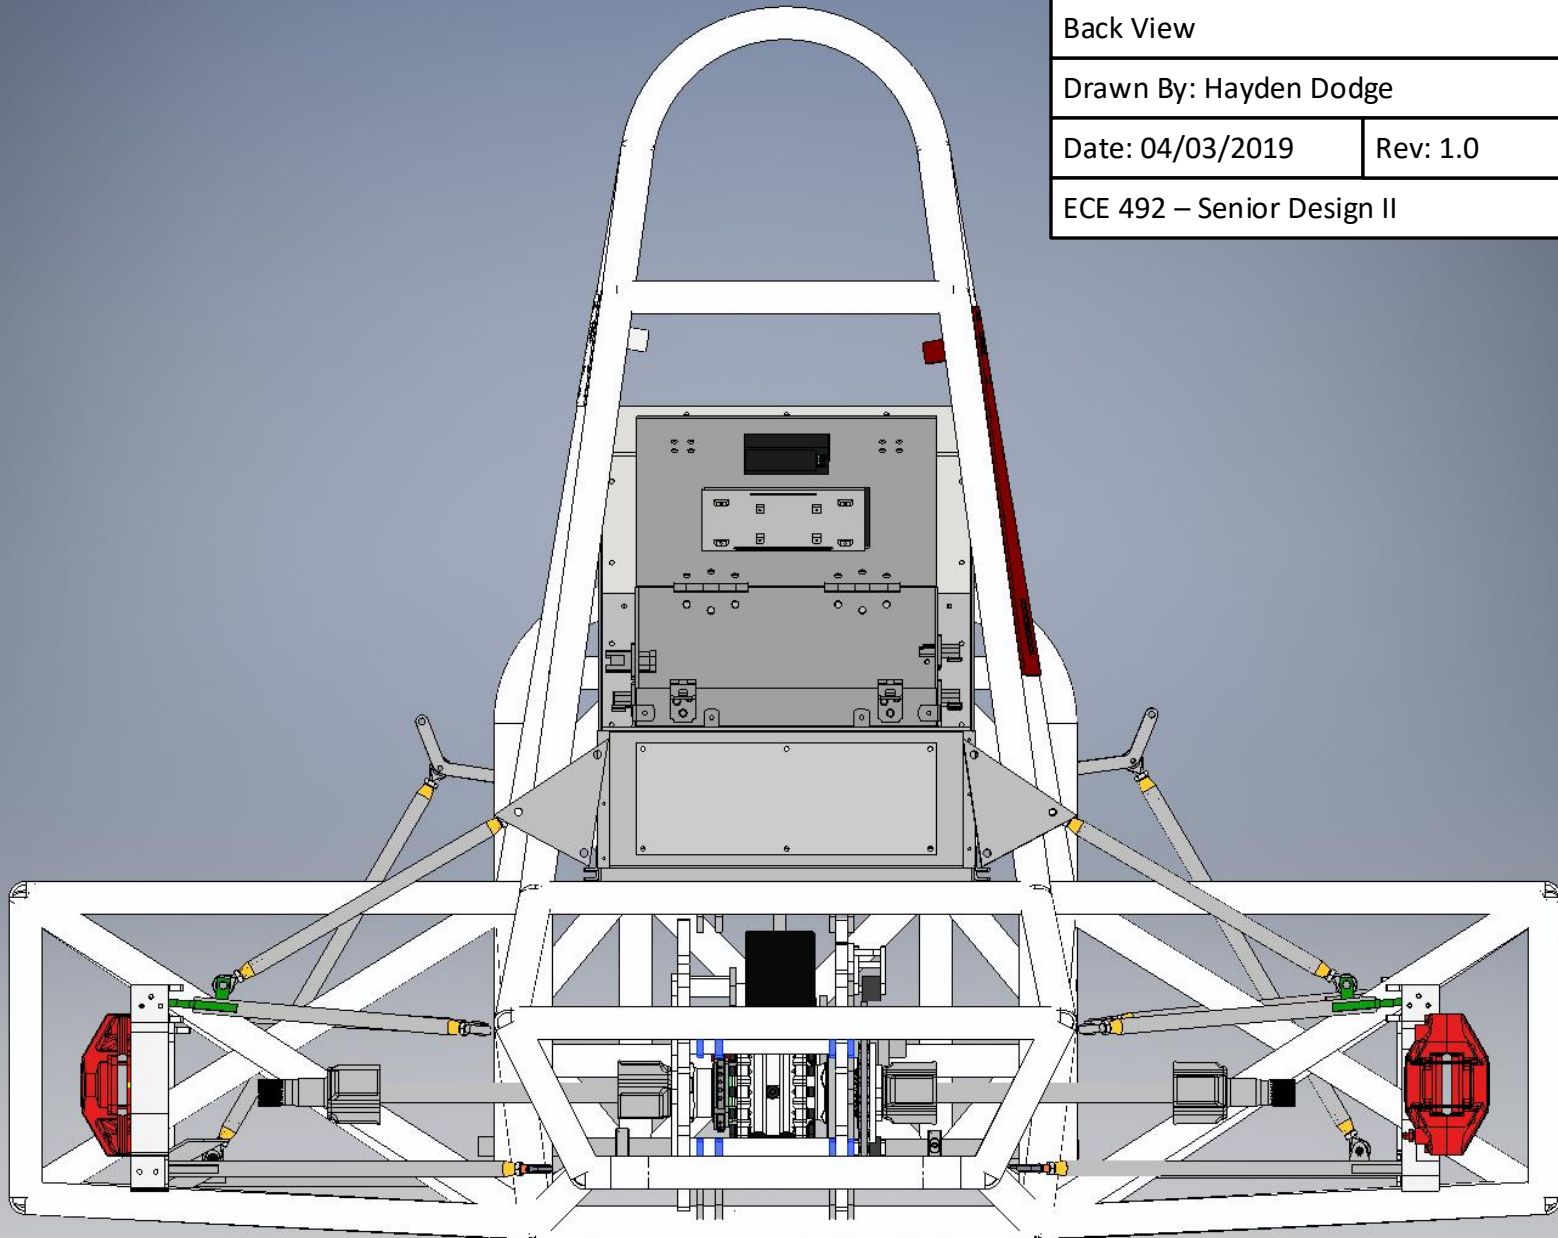

Back View

Drawn By: Hayden Dodge

Date: 04/03/2019

Rev: 1.0

ECE 492 – Senior Design II