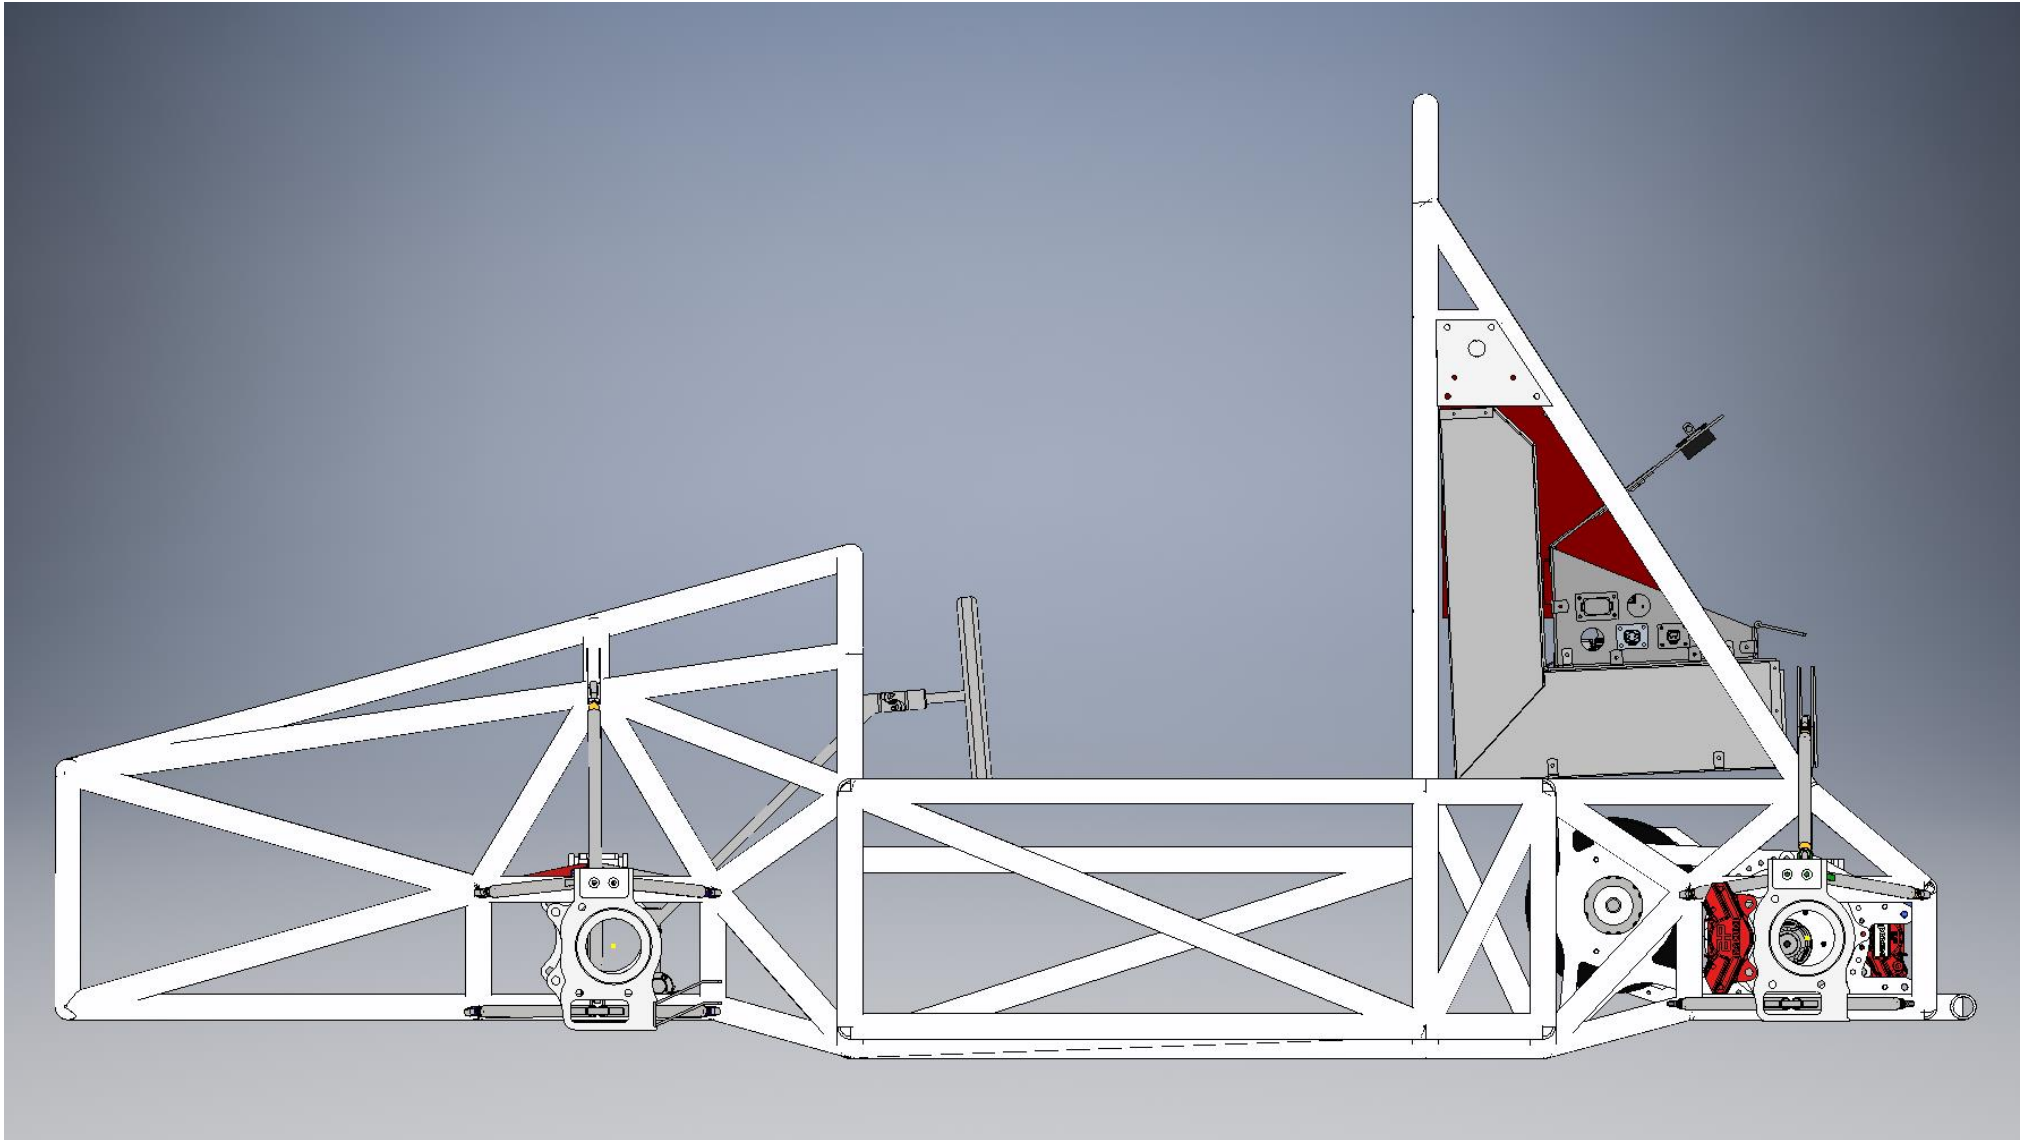

Front View

Drawn By: Hayden Dodge

Date: 04/03/2019

Rev: 1.0

ECE 492 – Senior Design II

Top View

Drawn By: Hayden Dodge

Date: 04/03/2019

Rev: 1.0

ECE 492 – Senior Design II

Back View

Drawn By: Hayden Dodge

Date: 04/03/2019

Rev: 1.0

ECE 492 – Senior Design II

Side View	
Drawn By: Hayden Dodge	
Date: 04/03/2019	Rev: 1.0
ECE 492 – Senior Design II	

TS Wiring 

TS Overlay – Front View

Drawn By: Hayden Dodge

Date: 04/03/2019

Rev: 1.0

ECE 492 – Senior Design II

TS Wiring 

TS Overlay – Top View	
Drawn By: Hayden Dodge	
Date: 04/03/2019	Rev: 1.0
ECE 492 – Senior Design II	

TS Wiring

TS Overlay – Back View

Drawn By: Hayden Dodge

Date: 04/03/2019

Rev: 1.0

ECE 492 – Senior Design II

TS Wiring 

TS Overlay – Side View