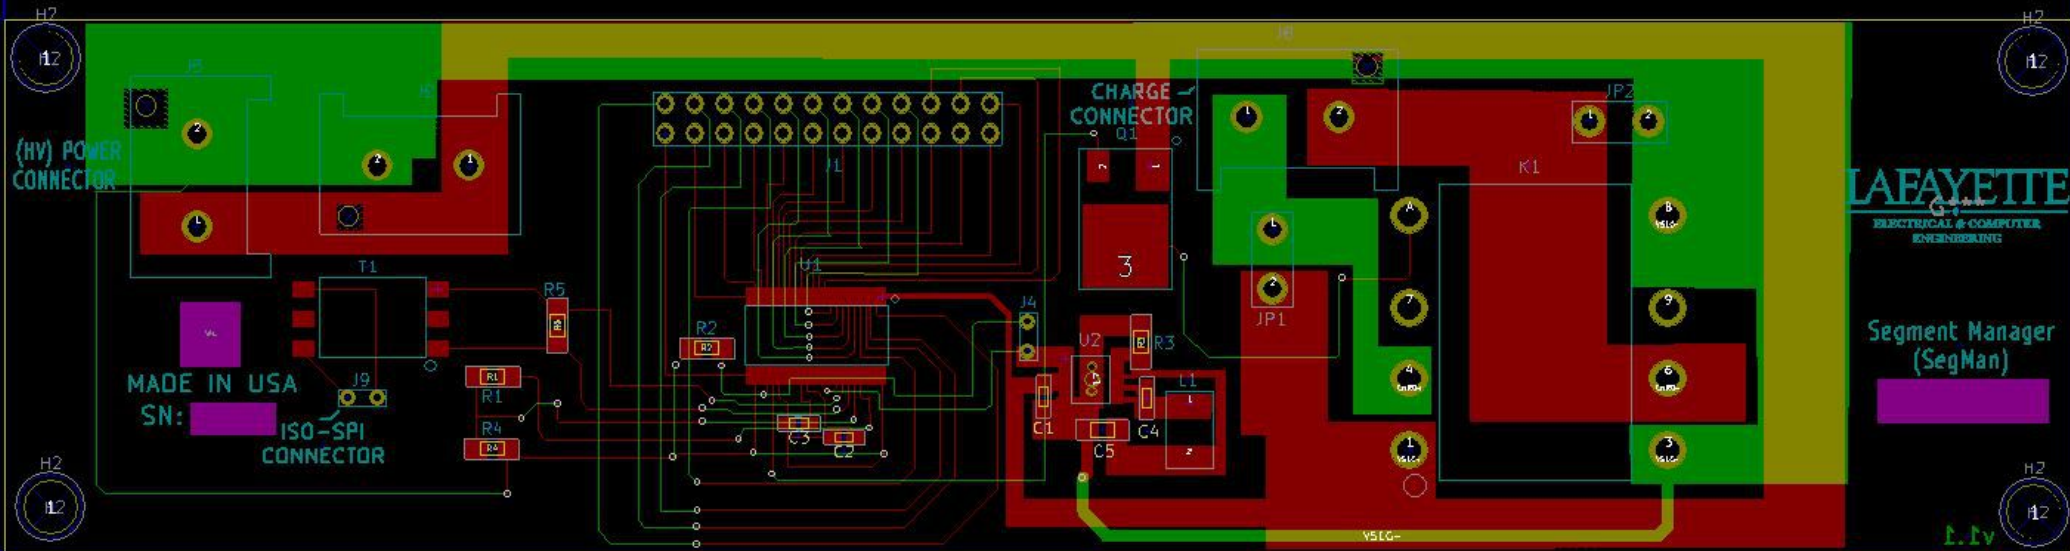

7.0010 in

4.0108 in

LAFAYETTE
 ELECTRICAL & COMPUTER
 ENGINEERING

Segment Manager
 (SegMan)

L.I.V.