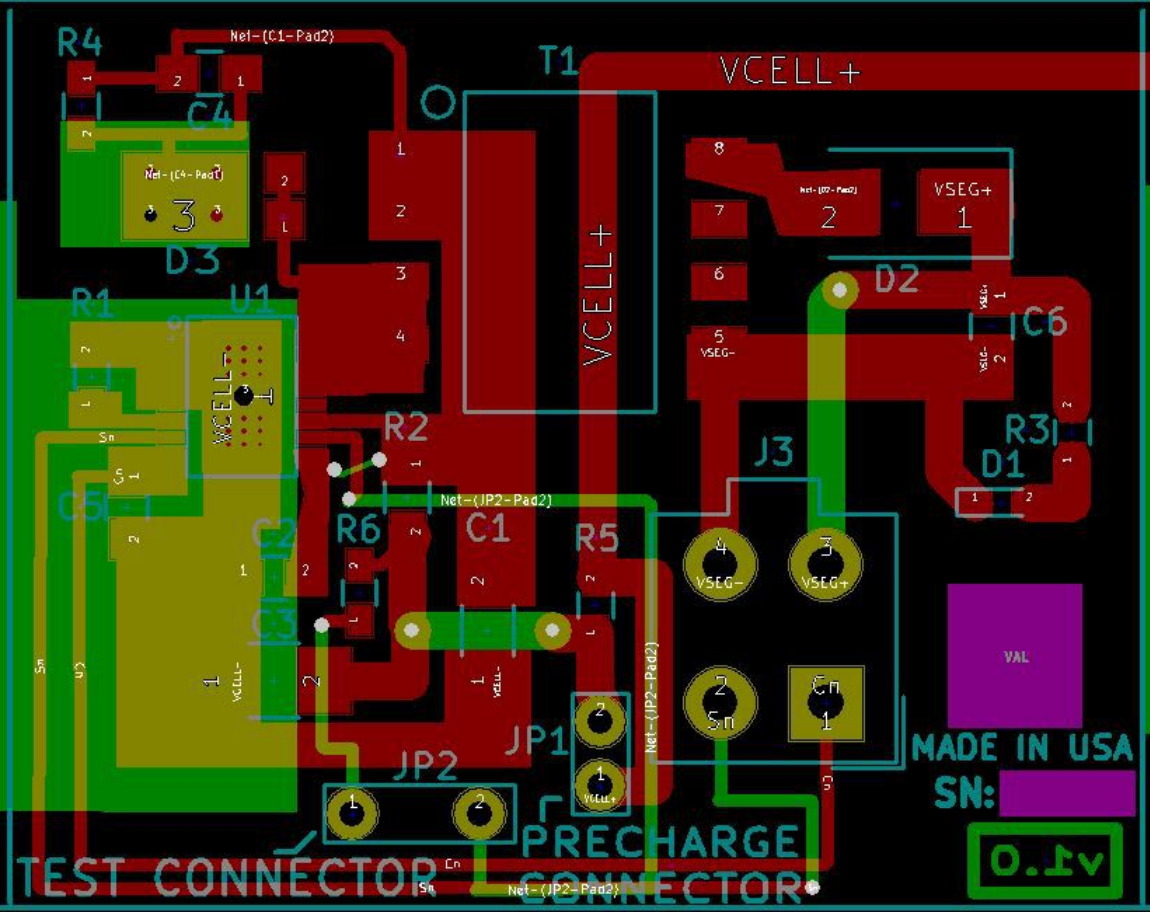

LAFAYETTE

ELECTRICAL & COMPUTER
ENGINEERING

Cell Manager (CellMan)
Designed By: