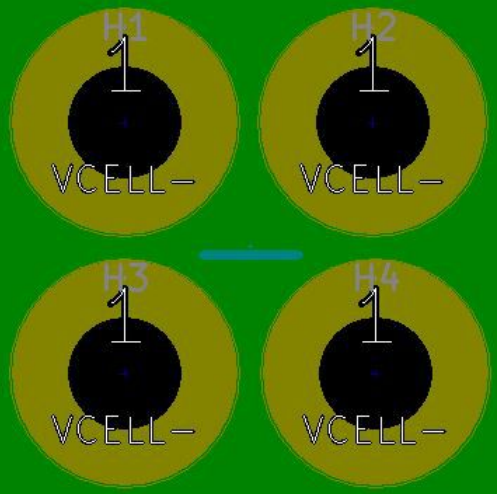

LAFAYETTE

ELECTRICAL & COMPUTER
ENGINEERING

Cell Manager (CellMan)
Designed By: