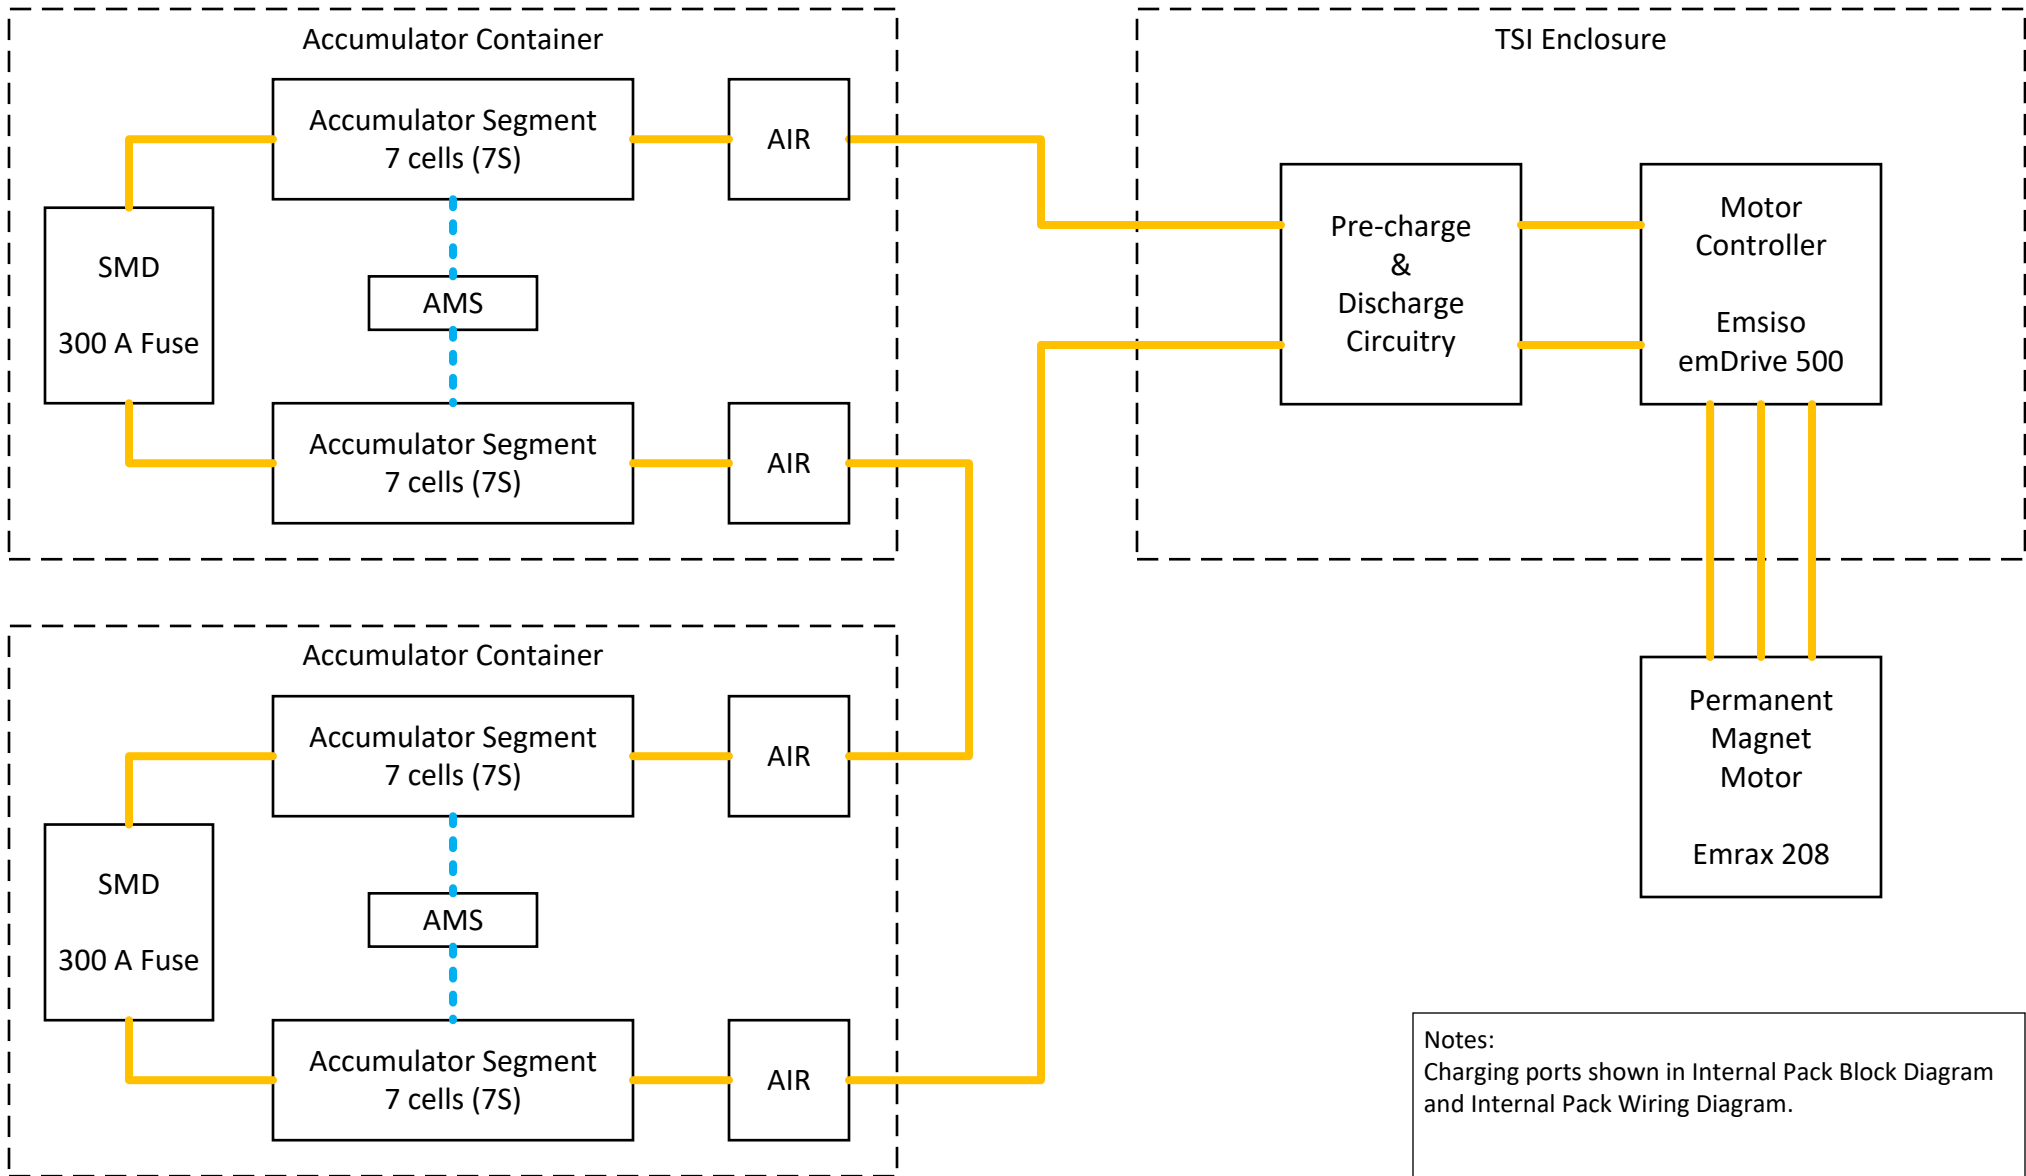

High Level Traction System Discharge Block Diagram

Key

- TS wiring (high current path)
- - - other wiring

Notes:
 Charging ports shown in Internal Pack Block Diagram and Internal Pack Wiring Diagram.

Drawn By: Hayden Dodge
 Date: 02/19/2019