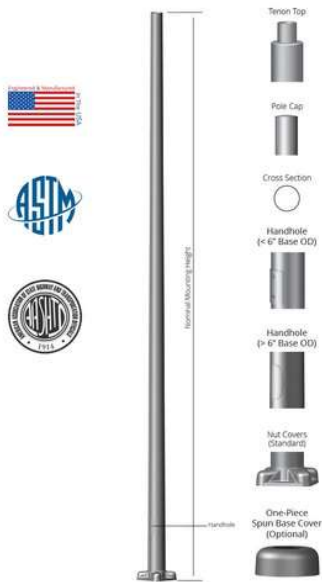

Round straight aluminum burial
\$294 model: NP-RSAD-08-4040-C-FP

Round Tapered Aluminium Burial
\$321 Model: VA-RTAD-08-4030-C-FP

Round Straight Aluminium Anchor
 \$361 Model: NP-RSAA-08-4040-C-AB-SB-FP

Round Tapered Aluminium Anchor
 \$337 Model: VA-RTAA-08-4030-C-AB-FP

Round Tapered Aluminium, Anchor Base Light Pole w/ 4' Davit Arm
\$1,159 Model: VA-RTAAD-S4-20-6040-F-AB-FP

Zig Zag

ZigZag by LEDS C4

ARCHITONIC ID 20189990

Non-Aluminum or Structurally Backed Up Alternative:

Wood, PA Blue Stone Combination

Custom Fabricate a Curve

Round Tapered Aluminum Idyline
Curve Pole (15'-26')

Product Details

Spec Sheet

Round Tapered Aluminum Idyline
Sigma Pole (16'-29')