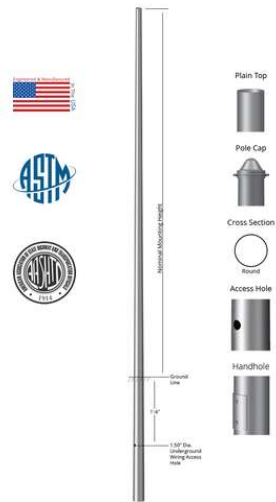

Round straight aluminum burial
\$294 model: NP-RSAD-08-4040-C-FP

Round Tapered Aluminium Burial
\$321 Model: VA-RTAD-08-4030-C-FP

Round Straight Aluminium Anchor
 \$361 Model: NP-RSAA-08-4040-C-AB-SB-FP

Round Tapered Aluminium Anchor
 \$337 Model: VA-RTAA-08-4030-C-AB-FP

Round Tapered Aluminium, Anchor Base Light Pole w/ 4' Davit Arm
\$1,159 Model: VA-RTAAD-S4-20-6040-F-AB-FP

Zig Zag

ZigZag by LEDS C4

ARCHITONIC ID 20189990

Non-Aluminum or Structurally Backed Up Alternative:

Wood, PA Blue Stone Combination

Custom Fabricate a Curve

Round Tapered Aluminum Idyline
Curve Pole (15'-26')

Product Details

Spec Sheet

Round Tapered Aluminum Idyline
Sigma Pole (16'-29')