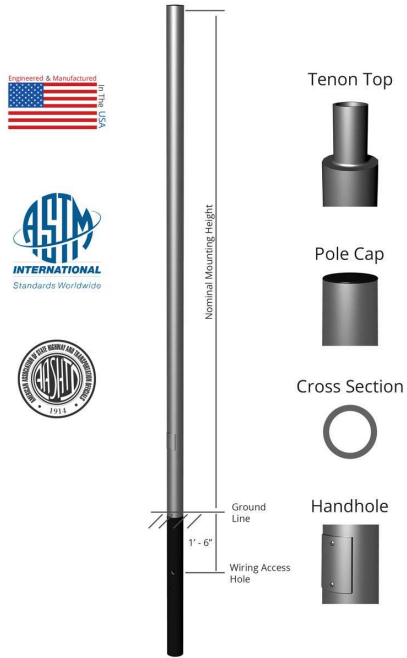

Round straight aluminum burial
\$294 model: NP-RSAD-08-4040-C-FP

Round Tapered Aluminium Burial
\$321 Model: VA-RTAD-08-4030-C-FP

Round Straight Aluminium Anchor
 \$361 Model: NP-RSAA-08-4040-C-AB-SB-FP

Round Tapered Aluminium Anchor
 \$337 Model: VA-RTAA-08-4030-C-AB-FP

Round Tapered Aluminium, Anchor Base Light Pole w/ 4' Davit Arm
\$1,159 Model: VA-RTAAD-S4-20-6040-F-AB-FP

Zig Zag

ZigZag by LEDS C4

ARCHITONIC ID 20189990

Non-Aluminum or Structurally Backed Up Alternative:

Wood, PA Blue Stone Combination

Custom Fabricate a Curve

Round Tapered Aluminum Idyline
Curve Pole (15'-26')

Product Details

Spec Sheet

Round Tapered Aluminum Idyline
Sigma Pole (16'-29')