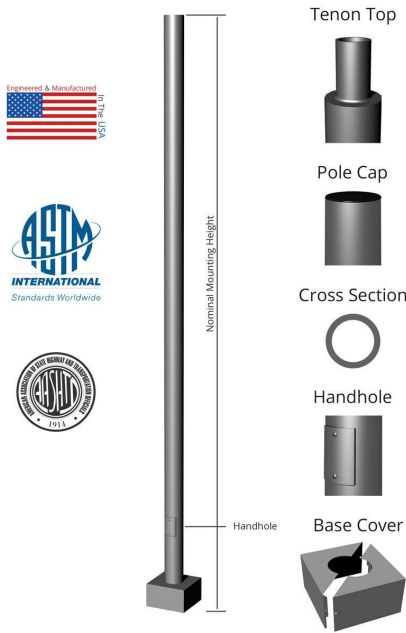

Round straight aluminum burial
\$294 model: NP-RSAD-08-4040-C-FP

Round Tapered Aluminium Burial
\$321 Model: VA-RTAD-08-4030-C-FP

Round Straight Aluminium Anchor
 \$361 Model: NP-RSAA-08-4040-C-AB-SB-FP

Round Tapered Aluminium Anchor
 \$337 Model: VA-RTAA-08-4030-C-AB-FP

Round Tapered Aluminium, Anchor Base Light Pole w/ 4' Davit Arm
\$1,159 Model: VA-RTAAD-S4-20-6040-F-AB-FP

Zig Zag

ZigZag by LEDS C4

ARCHITONIC ID 20189990

Non-Aluminum or Structurally Backed Up Alternative:

Wood, PA Blue Stone Combination

Custom Fabricate a Curve

Round Tapered Aluminum Idyline
Curve Pole (15'-26')

Product Details

Spec Sheet

Round Tapered Aluminum Idyline
Sigma Pole (16'-29')