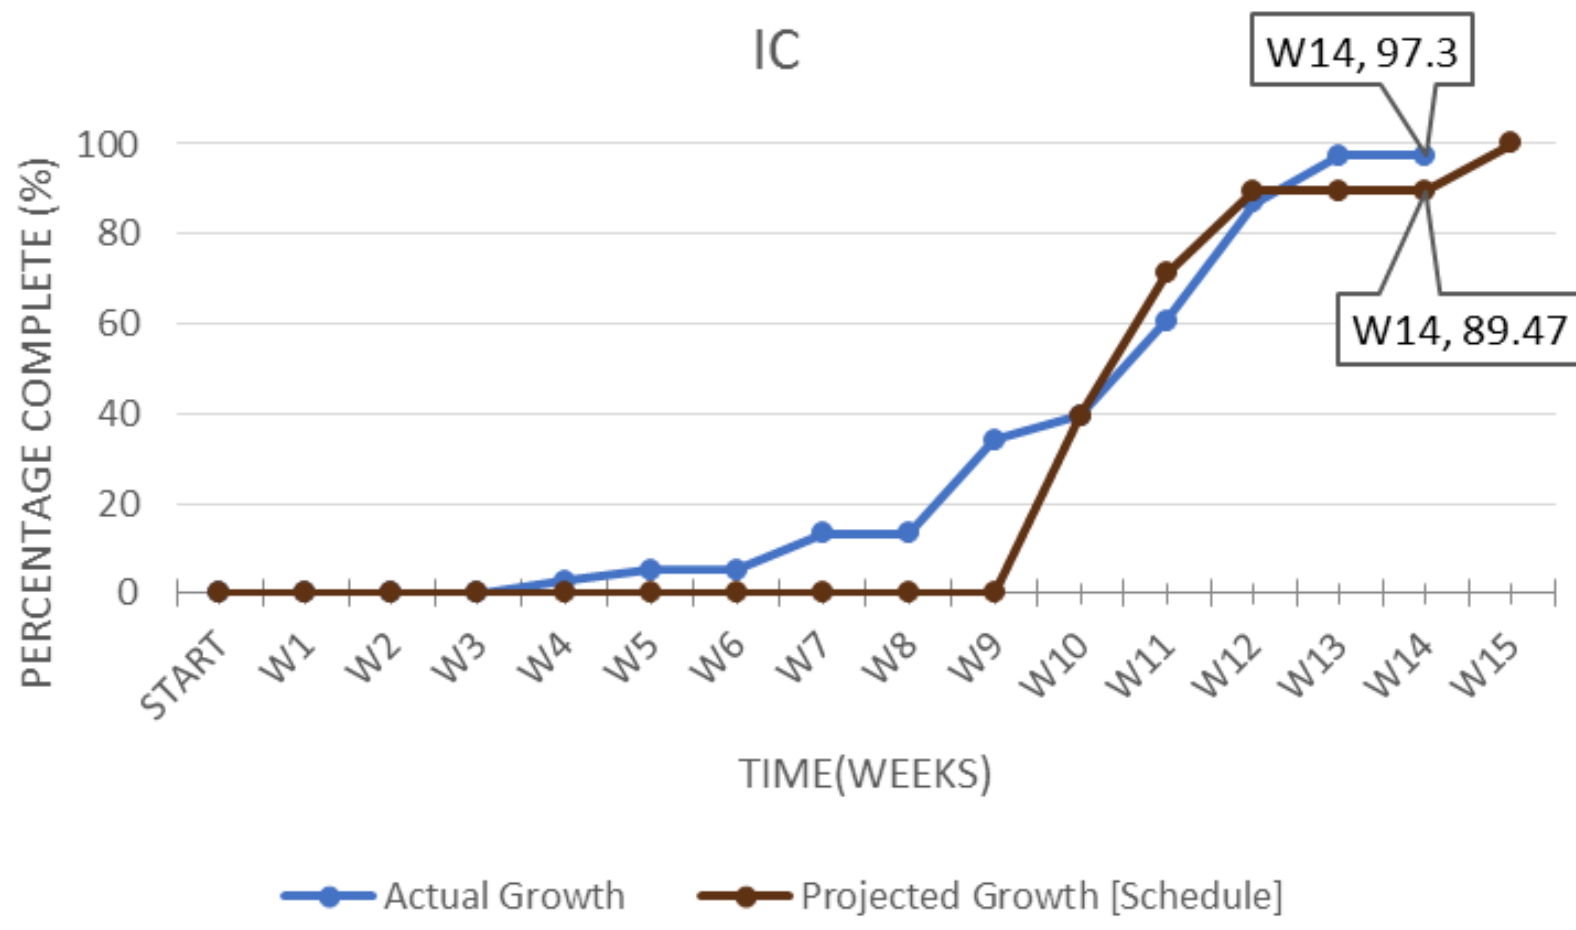

TSI

TSV

Actual Growth

Projected Growth [Schedule]

CELL

GLV

—●— Actual Growth

—●— Projected Growth [Schedule]

DYNO

Actual Growth Projected Growth [Schedule]

VSCADA

COOLING

IC

JGB

Actual Growth

Projected Growth [Schedule]

PHYSCC

MGMT

Actual Growth

Projected Growth [Schedule]