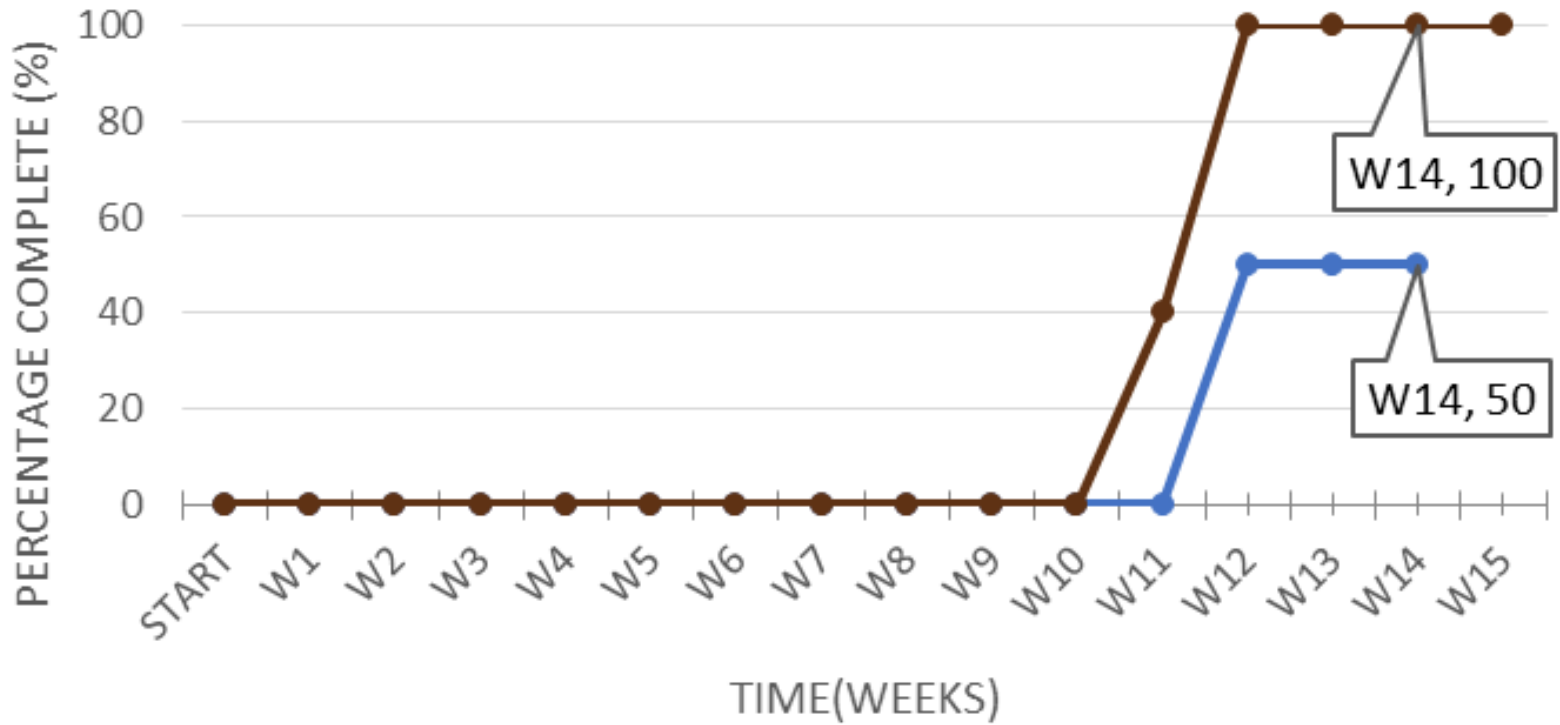

TSI

TSV

Actual Growth

Projected Growth [Schedule]

CELL

GLV

—●— Actual Growth

—●— Projected Growth [Schedule]

DYNO

Actual Growth Projected Growth [Schedule]

VSCADA

COOLING

IC

JGB

Actual Growth

Projected Growth [Schedule]

PHYSCC

MGMT

Actual Growth

Projected Growth [Schedule]