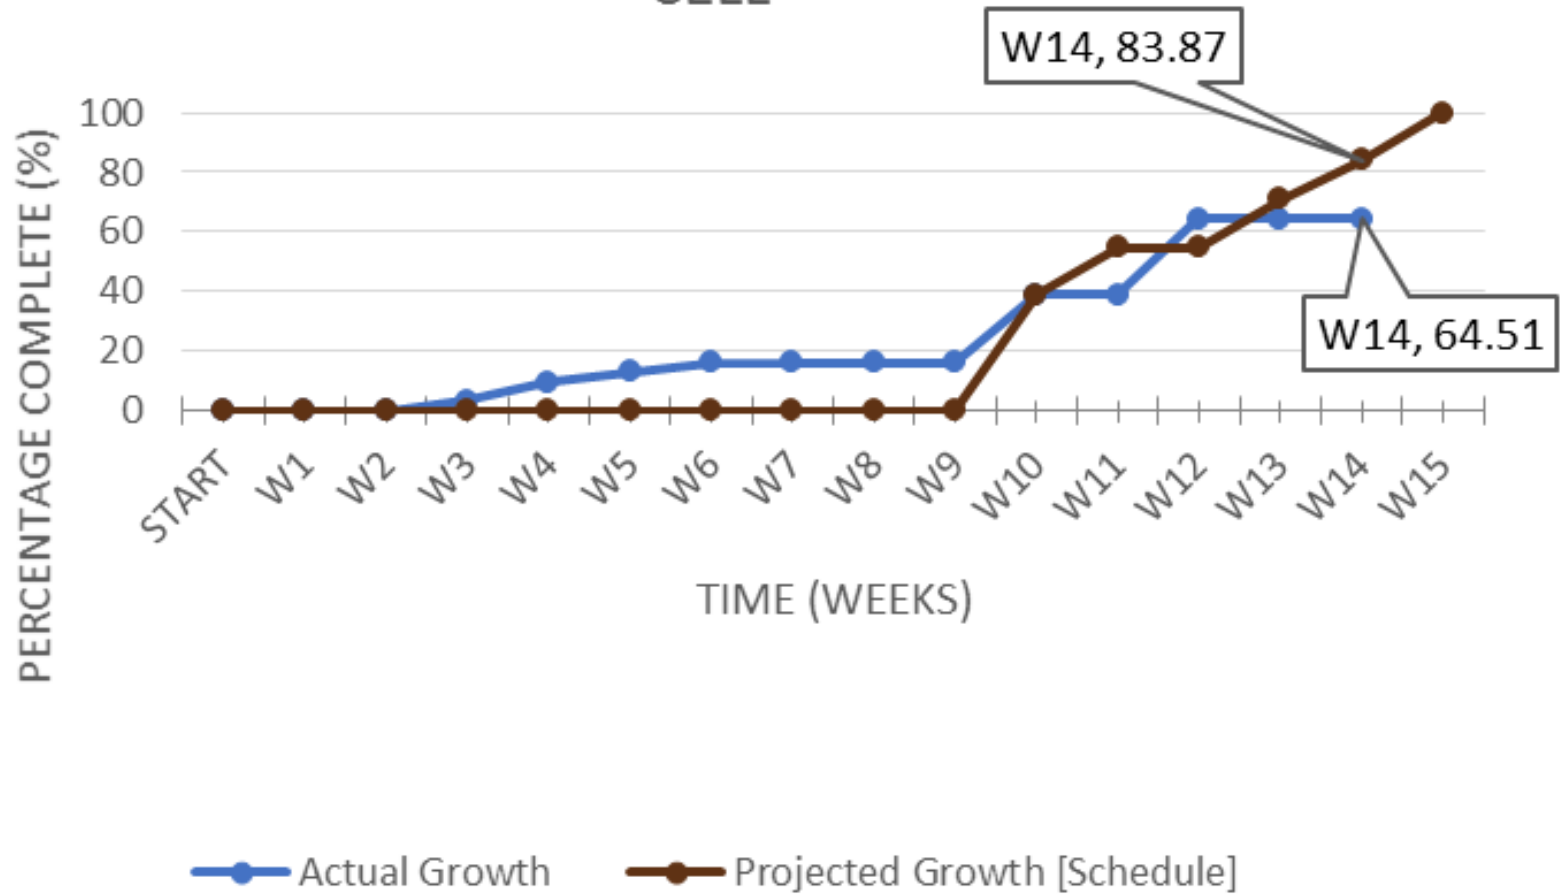

TSI

TSV

Actual Growth

Projected Growth [Schedule]

CELL

GLV

—●— Actual Growth

—●— Projected Growth [Schedule]

DYNO

Actual Growth Projected Growth [Schedule]

VSCADA

COOLING

IC

JGB

Actual Growth

Projected Growth [Schedule]