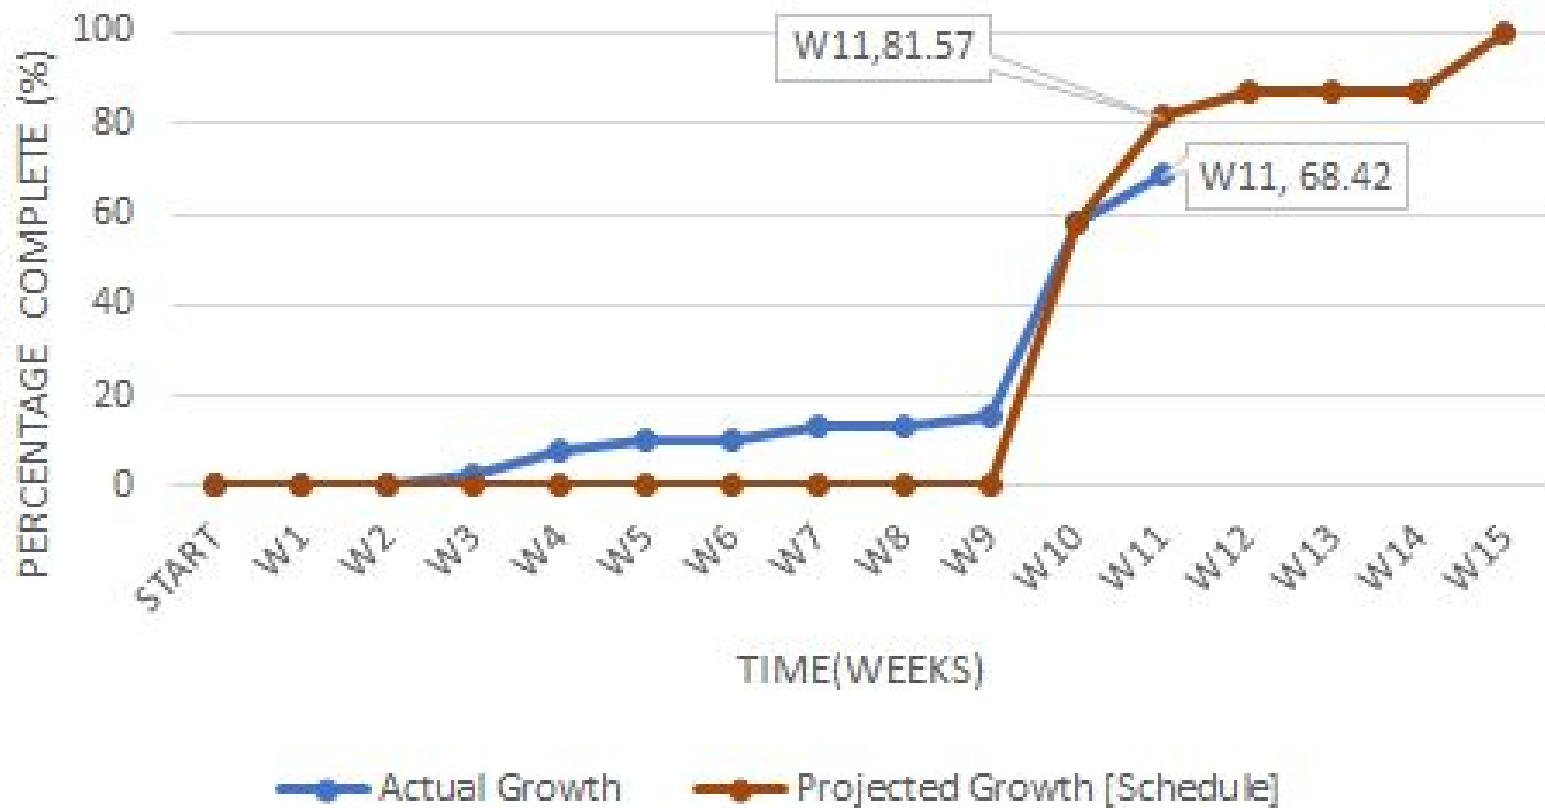

TSI

TSV

Actual Growth

Projected Growth [Schedule]

CELL

Actual Growth

Projected Growth [Schedule]

GLV

DYNO

VSCADA

COOLING

IC

JGB

Actual Growth

Projected Growth [Schedule]

PHYSCC

—●— Actual Growth —●— Projected Growth [Schedule]

MGMT

—●— Actual Growth —●— Projected Growth [Schedule]