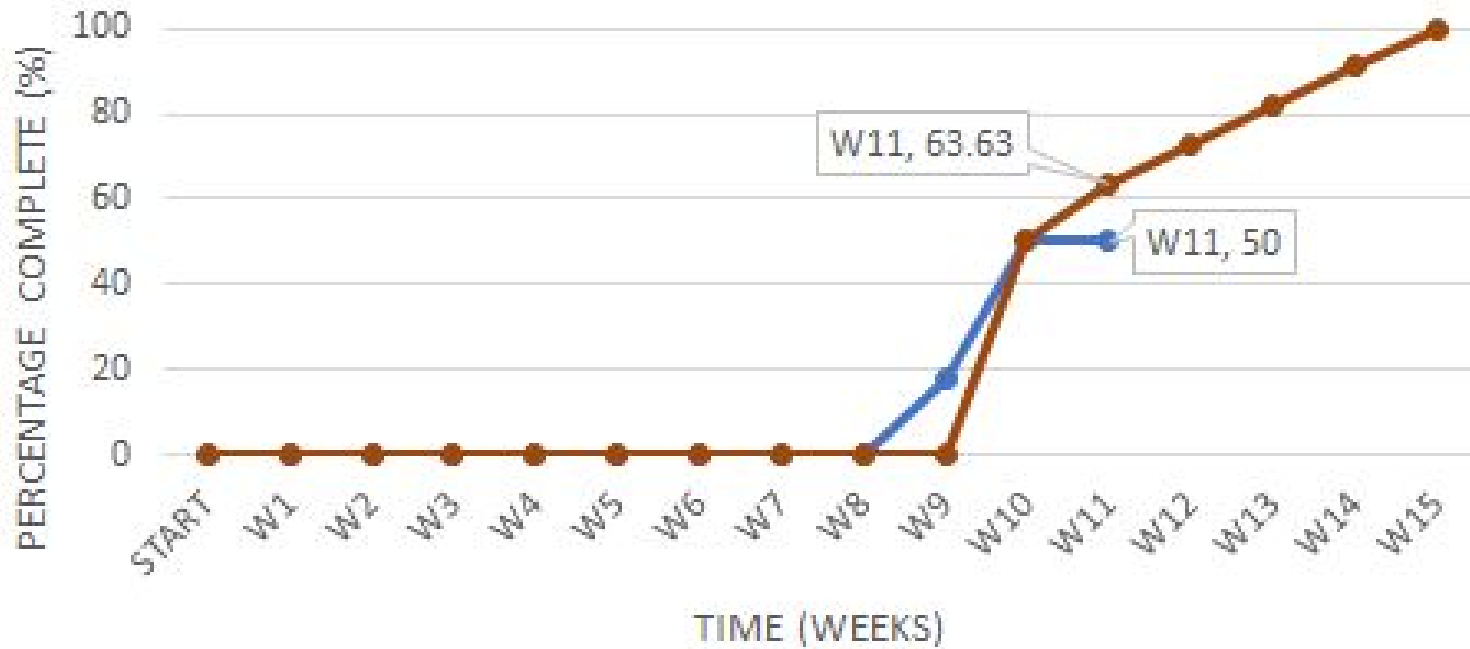

TSI

TSV

Actual Growth

Projected Growth [Schedule]

CELL

Actual Growth

Projected Growth [Schedule]

GLV

DYNO

VSCADA

COOLING

IC

JGB

Actual Growth

Projected Growth [Schedule]

PHYSCC

—●— Actual Growth —●— Projected Growth [Schedule]

MGMT

—●— Actual Growth —●— Projected Growth [Schedule]