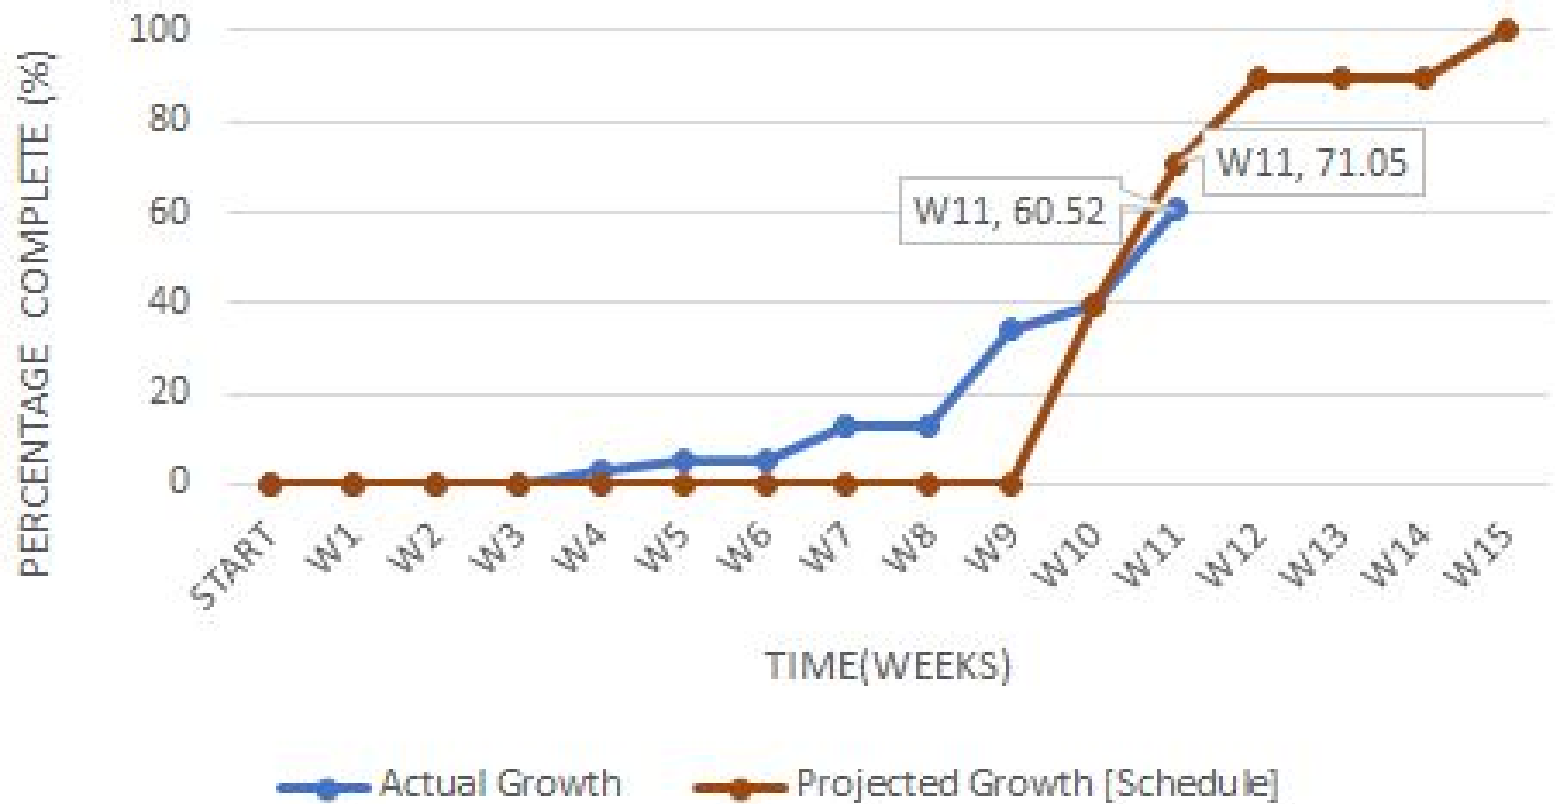

TSI

TSV

Actual Growth

Projected Growth [Schedule]

CELL

Actual Growth

Projected Growth [Schedule]

GLV

DYNO

VSCADA

COOLING

IC

JGB

Actual Growth

Projected Growth [Schedule]

PHYSCC

—●— Actual Growth —●— Projected Growth [Schedule]

MGMT

—●— Actual Growth —●— Projected Growth [Schedule]