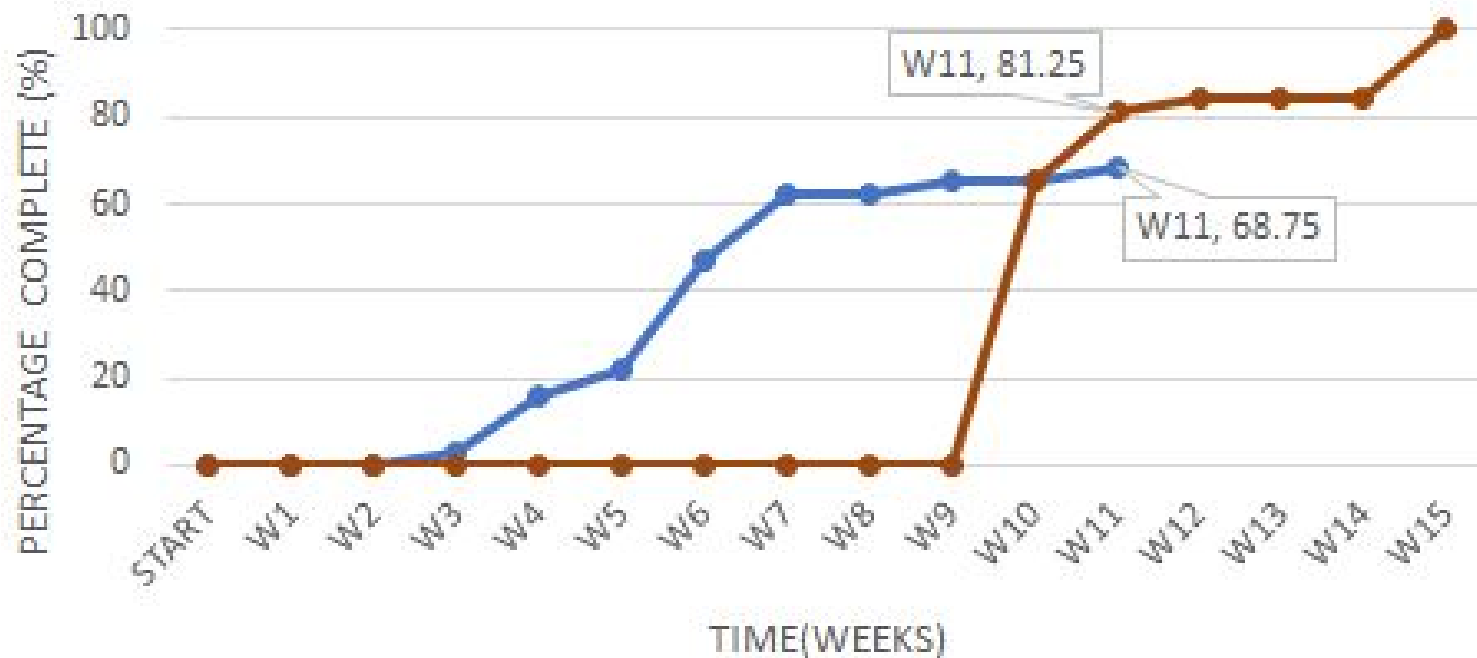

TSI

TSV

Actual Growth

Projected Growth [Schedule]

CELL

Actual Growth

Projected Growth [Schedule]

GLV

DYNO

VSCADA

COOLING

IC

JGB

Actual Growth

Projected Growth [Schedule]

PHYSCC

—●— Actual Growth —●— Projected Growth [Schedule]

MGMT

—●— Actual Growth —●— Projected Growth [Schedule]