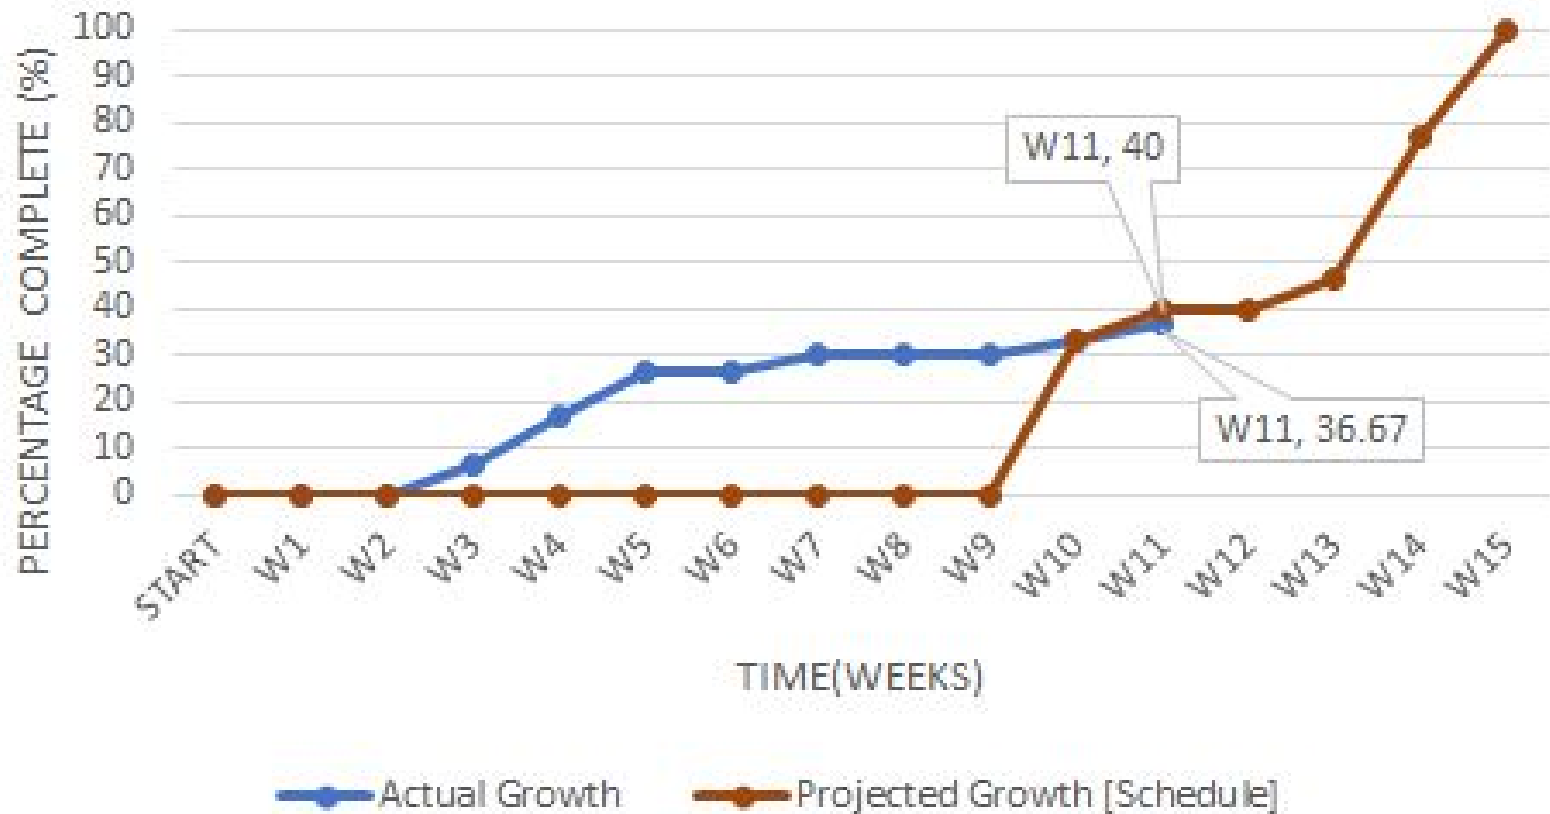

TSI

TSV

Actual Growth

Projected Growth [Schedule]

CELL

Actual Growth

Projected Growth [Schedule]

GLV

DYNO

VSCADA

COOLING

IC

JGB

Actual Growth

Projected Growth [Schedule]

PHYSCC

—●— Actual Growth —●— Projected Growth [Schedule]

MGMT

—●— Actual Growth —●— Projected Growth [Schedule]