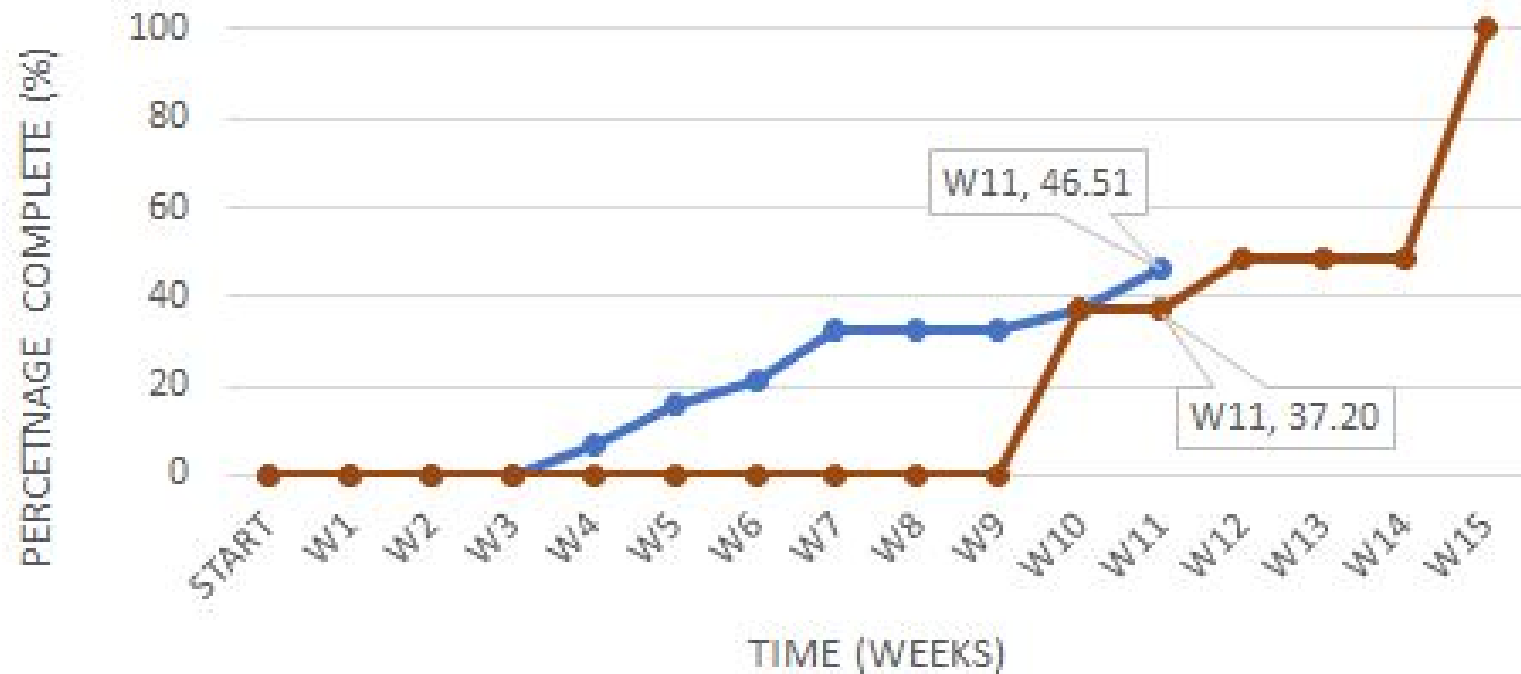

TSI

TSV

Actual Growth

Projected Growth [Schedule]

CELL

Actual Growth

Projected Growth [Schedule]

GLV

DYNO

VSCADA

COOLING

IC

JGB

Actual Growth

Projected Growth [Schedule]

PHYSCC

—●— Actual Growth —●— Projected Growth [Schedule]

MGMT

—●— Actual Growth —●— Projected Growth [Schedule]