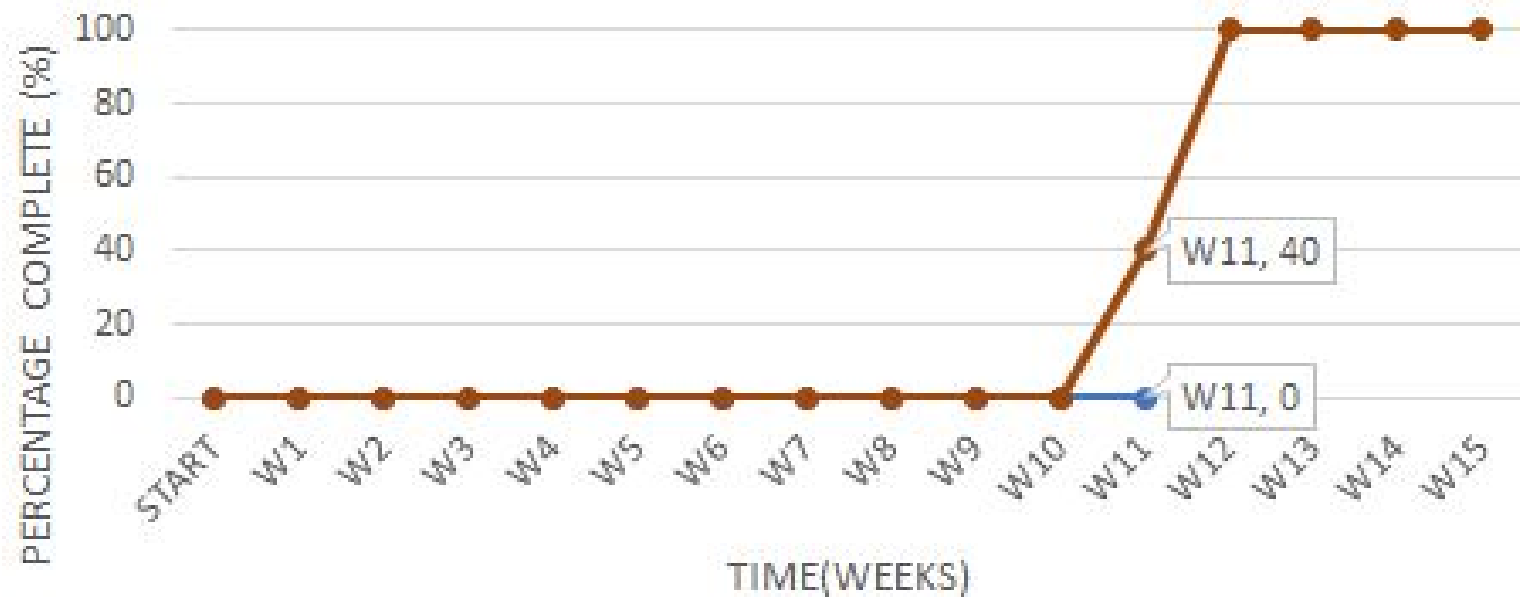

TSI

TSV

Actual Growth

Projected Growth [Schedule]

CELL

Actual Growth

Projected Growth [Schedule]

GLV

DYNO

VSCADA

COOLING

IC

JGB

Actual Growth

Projected Growth [Schedule]

PHYSCC

—●— Actual Growth —●— Projected Growth [Schedule]

MGMT

—●— Actual Growth —●— Projected Growth [Schedule]