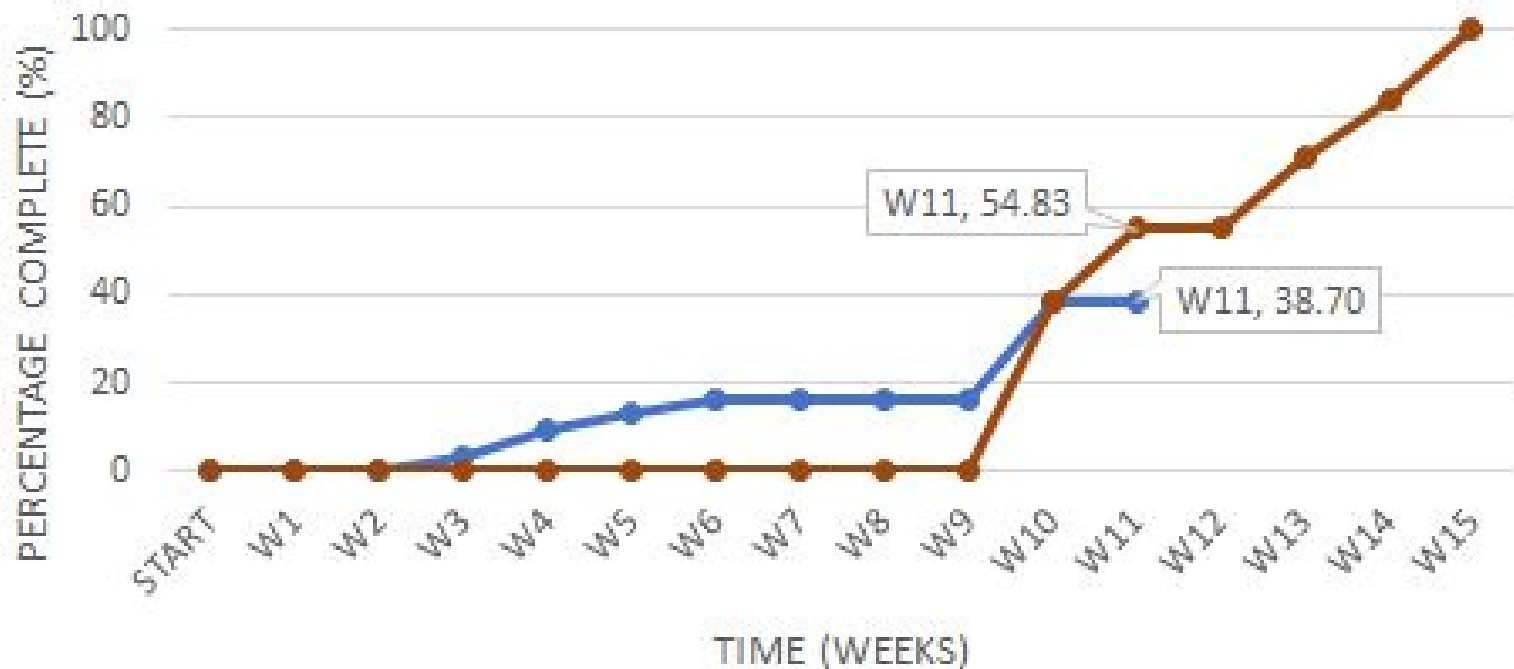

TSI

TSV

Actual Growth

Projected Growth [Schedule]

CELL

Actual Growth

Projected Growth [Schedule]

GLV

DYNO

VSCADA

COOLING

IC

JGB

Actual Growth

Projected Growth [Schedule]

PHYSCC

—●— Actual Growth —●— Projected Growth [Schedule]

MGMT

—●— Actual Growth —●— Projected Growth [Schedule]