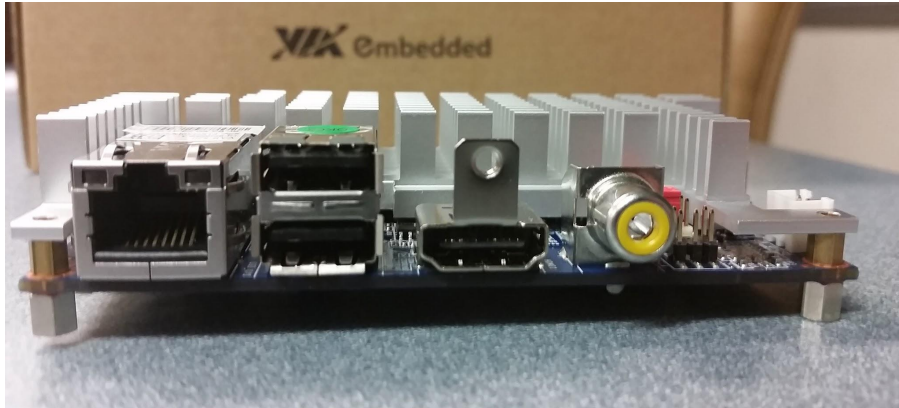

The background features a large, faint watermark of the Lafayette University seal. The seal is circular and contains a profile of a man's head facing left. The text "UNIVERSITY OF LAFAYETTE" is written around the top inner edge, and "1826" is at the bottom. The word "VERITAS" is partially visible on the right side.

# Embedded Computer: VAB-820

- 7-year longevity support
- Linux (32-bit)