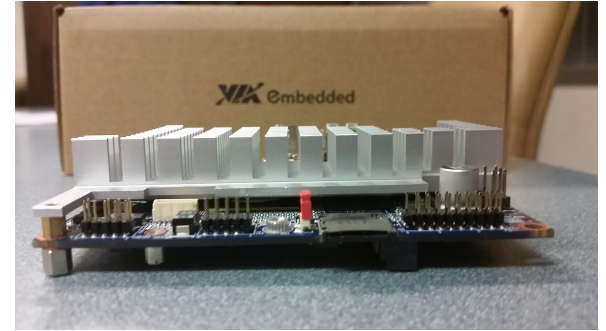

The background features a large, faint watermark of the Lafayette University seal. The seal is circular and contains a profile of a man's head facing left. The text "UNIVERSITY OF LAFAYETTE" is written around the top inner edge, and "1826" is at the bottom. The word "VERITAS" is partially visible on the right side.

# Embedded Computer: VAB-820

- 7-year longevity support
- Linux (32-bit)